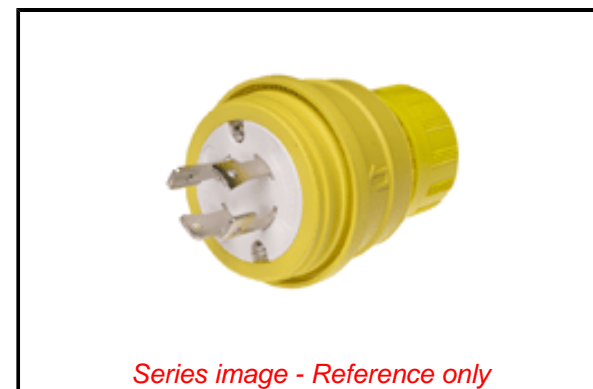

PLEASE CHECK WWW.MOLEX.COM FOR LATEST PART INFORMATION

Part Number: [1301470085](#)
Status: **Active**
Overview: [Watertite Wet-Location Wiring Solutions](#)
Description: Watertite Plug with Locking Blade, 4 Pole/5 Wire, NEMA L21-30, 3ø 208V, Cord Grip Body Size F4

Documents:

[RoHS Certificate of Compliance (PDF)](#)   [Product Literature (PDF)](#)

Agency Certification

CSA   LR6837
UL   E10176

General

Product Family   Wiring Devices
Series   [130147](#)
Exclude SD Check   Yes
IP Rating   IP67
NEMA Configuration   NEMA L21-30
Overview   [Watertite Wet-Location Wiring Solutions](#)
Product Literature Order No   987650-8067
Product Name   Watertite
Receptacle Type   N/A
Specialty   N/A
Type   Plug
UPC   78678871113

Physical

Cord Grip Body Size   F4 1"
Flange   No
Flip Lid   No
Gender   Male
Length   N/A
Locking Blade   Yes
Net Weight   265.000/g
Poles   4-pole/5-wire

Electrical

Cord Type   N/A
Current - Maximum per Contact   30.0A
GFCI   No
Lighted Connector   No
Voltage - Maximum   3Ø 208V

Material Info

Engineering Number   28W81

EU ELV

Not Relevant

EU RoHS

Not Reviewed

REACH SVHC

Not Reviewed

Halogen-Free

Status

Not Reviewed

For more information, please visit [Contact US](#)

China ROHS

Not Reviewed

ELV

Not Relevant

RoHS Phthalates

Not Reviewed

Search Parts in this Series

[130147 Series](#)