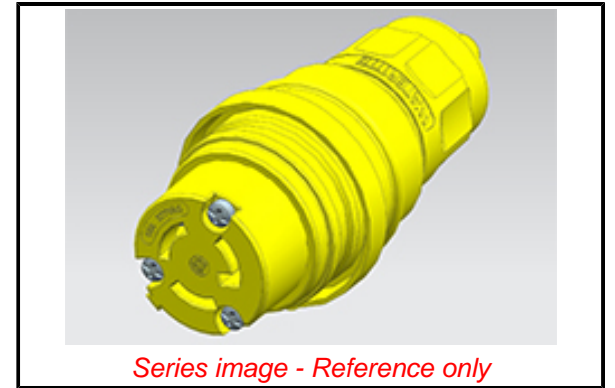

PLEASE CHECK WWW.MOLEX.COM FOR LATEST PART INFORMATION

Part Number: [1301460097](#)
Status: **Active**
Overview: [Watertite Wet-Location Wiring Solutions](#)
Description: Watertite Extreme Connector for Male Receptacle with Locking Blade, 2 Pole/3 Wire, NEMA L7-15, 277V, F2, Silicone Husk

Documents:

[Drawing (PDF)](#) [Product Literature (PDF)](#)
[RoHS Certificate of Compliance (PDF)](#)

Agency Certification

CSA LR6837

General

Product Family Wiring Devices
Series [130146](#)
Exclude SD Check Yes
IP Rating IP69K
NEMA Configuration NEMA L7-15
Overview [Watertite Wet-Location Wiring Solutions](#)
Product Literature Order No 987651-9322
Product Name Watertite Extreme
Receptacle Type Single
Specialty N/A
Type Connector
UPC 78678871186

Physical

Cord Grip Body Size F2 1/2"
Flange No
Flip Lid No
Gender Female
Length N/A
Locking Blade Yes
Poles 2-pole/3-wire

Electrical

Cord Type N/A
Current - Maximum per Contact 15.0A
GFCI No
Lighted Connector No
Voltage - Maximum 277V

Material Info

Engineering Number 25W34MB

Reference - Drawing Numbers

Sales Drawing 1301460097-000

EU ELV

Not Reviewed

EU RoHS

Not Reviewed

REACH SVHC

Not Reviewed

Halogen-Free

Status

Not Reviewed

For more information, please visit [Contact US](#)

China ROHS

Not Reviewed

ELV

Not Reviewed

RoHS Phthalates

Not Reviewed

Search Parts in this Series

[130146 Series](#)