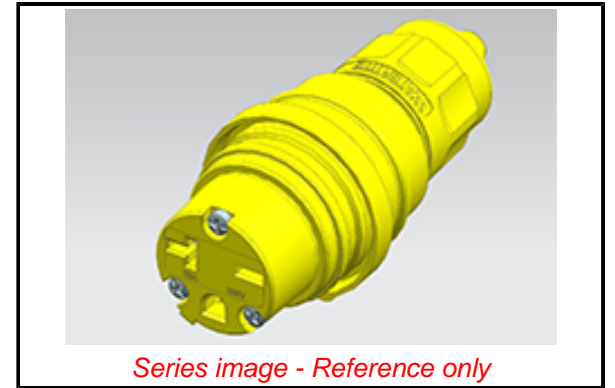

PLEASE CHECK WWW.MOLEX.COM FOR LATEST PART INFORMATION

Part Number: [1301460072](#)
Status: **Active**
Overview: [Watertite Wet-Location Wiring Solutions](#)
Description: Watertite Extreme Connector for Male Receptacle, 2 Pole/3 Wire, NEMA 6-20 250V, F2, Silicone Husk

Documents:

[RoHS Certificate of Compliance (PDF)](#)   [Product Literature (PDF)](#)

Agency Certification

CSA   LR6837

General

Product Family   Wiring Devices
Series   [130146](#)
Exclude SD Check   Yes
IP Rating   IP69K
NEMA Configuration   NEMA 6-20
Overview   [Watertite Wet-Location Wiring Solutions](#)
Product Literature Order No   987651-9322
Product Name   Watertite Extreme
Receptacle Type   Single
Specialty   N/A
Type   Connector
UPC   78678875360

Physical

Cord Grip Body Size   F2 1/2"
Flange   Yes
Flip Lid   No
Gender   Female
Length   N/A
Locking Blade   No
Poles   2-pole/3-wire

Electrical

Cord Type   N/A
Current - Maximum per Contact   20.0A
GFCI   No
Lighted Connector   No
Voltage - Maximum   250V

Material Info

Engineering Number   15W48MB

EU ELV

Not Reviewed

EU RoHS

Not Reviewed

REACH SVHC

Not Reviewed

Halogen-Free

Status

Not Reviewed

For more information, please visit [Contact US](#)

China ROHS

Not Reviewed

ELV

Not Reviewed

RoHS Phthalates

Not Reviewed

Search Parts in this Series

[130146 Series](#)