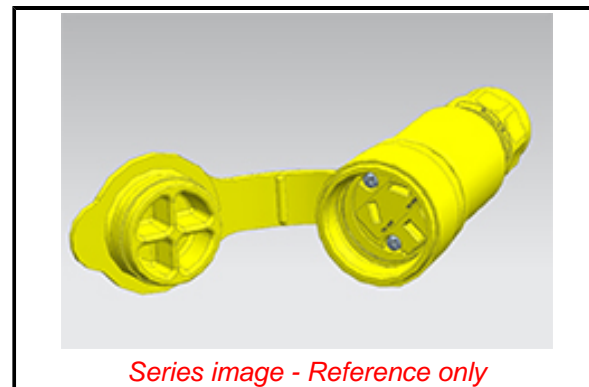

PLEASE CHECK WWW.MOLEX.COM FOR LATEST PART INFORMATION

Part Number: [1301460050](#)
Status: **Active**
Overview: [Watertite Wet-Location Wiring Solutions](#)
Description: Watertite Extreme Connector, 3 Pole/3 Wire, Non-NEMA, 15A/125V, 10A/250V, Cord Grip Body Size F2, Silicone Husk

Documents:

[Drawing (PDF)](#) [Product Literature (PDF)](#)
[RoHS Certificate of Compliance (PDF)](#)

Agency Certification

CSA LR6837

General

Product Family Wiring Devices
Series [130146](#)
Exclude SD Check Yes
IP Rating IP69K
NEMA Configuration Non-NEMA
Overview [Watertite Wet-Location Wiring Solutions](#)
Product Literature Order No 987651-9322
Product Name Watertite Extreme
Receptacle Type Single
Specialty N/A
Type Connector
UPC 78678871180

Physical

Cord Grip Body Size F2 1/2"
Flange No
Flip Lid No
Gender Female
Length N/A
Locking Blade No
Poles 3-pole/3-wire

Electrical

Cord Type N/A
Current - Maximum per Contact 15.0A
GFCI No
Lighted Connector No
Voltage - Maximum 250V

Material Info

Engineering Number 15W07

Reference - Drawing Numbers

Sales Drawing 1301460050-000

Series image - Reference only

EU ELV

Not Reviewed

EU RoHS

Not Reviewed

REACH SVHC

Not Reviewed

Halogen-Free

Status

Not Reviewed

For more information, please visit [Contact US](#)

China ROHS

Not Reviewed

ELV

Not Reviewed

RoHS Phthalates

Not Reviewed

Search Parts in this Series

[130146 Series](#)