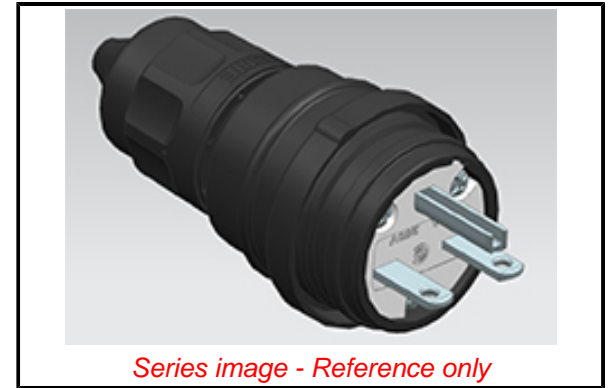

PLEASE CHECK WWW.MOLEX.COM FOR LATEST PART INFORMATION

Part Number: [1301460045](#)
Status: **Active**
Overview: [Watertite Wet-Location Wiring Solutions](#)
Description: Watertite Extreme Extra-Hard Outdoor Use Plug, 2 Pole/3 Wire, NEMA 6-15, 250V, Cord Grip Body Size F2, Black, Silicone Husk

Documents:

[Drawing (PDF)](#) [Product Literature (PDF)](#)
[RoHS Certificate of Compliance (PDF)](#)

Agency Certification

CSA LR6837
UL E10176

General

Product Family [Wiring Devices](#)
Series [130146](#)
Exclude SD Check Yes
IP Rating IP69K
NEMA Configuration NEMA 6-15
Overview [Watertite Wet-Location Wiring Solutions](#)
Product Literature Order No 987651-9322
Product Name Watertite Extreme
Receptacle Type N/A
Specialty N/A
Type Plug
UPC 78678871050

Physical

Cord Grip Body Size F2 1/2"
Flange No
Flip Lid No
Gender Male
Length N/A
Locking Blade No
Net Weight 265.220/kg
Poles 2-pole/3-wire

Electrical

Cord Type N/A
Current - Maximum per Contact 15.0A
GFCI No
Lighted Connector No
Voltage - Maximum 250V

Material Info

Engineering Number 14W49BLK

Reference - Drawing Numbers

Sales Drawing 1301460044-000

EU ELV

Not Relevant

EU RoHS

Not Relevant

REACH SVHC

Not Relevant

Halogen-Free

Status

Not Relevant

For more information, please visit [Contact US](#)

China ROHS

Not Relevant

ELV

Not Relevant

RoHS Phthalates

Not Relevant

Search Parts in this Series

[130146 Series](#)