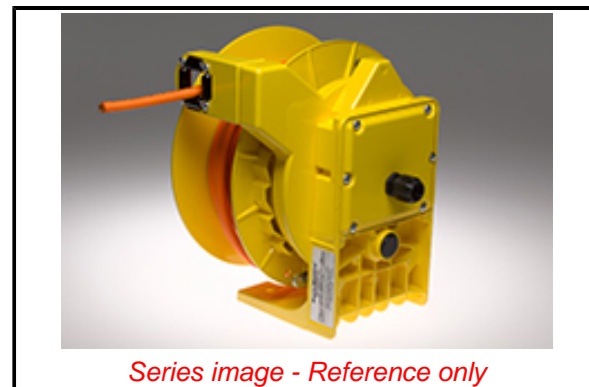

PLEASE CHECK WWW.MOLEX.COM FOR LATEST PART INFORMATION

Part Number: [1300830286](#)
Status: **Active**
Overview: Reels - Woodhead
Description: Aero-Motive Welding Reel, No Cable

Documents:

[RoHS Certificate of Compliance \(PDF\)](#)

General

Product Family	Electric Reels
Series	130083
Cable Length	N/A
Comments	Applications: Vertical Lift, Drag, Recovery and Horizontal Stretch with 10% Sag., Applications: Vertical Lift, Drag, Recovery and Horizontal Stretch with 10% Sag.
Depth	0.34m (13.50")
Duty	Industrial
Enclosure Rating	NEMA 4
Exclude SD Check	Yes
Height	0.39m (15.32")
NEMA Configuration	N/A
Overview	<u>Reels - Woodhead</u>
Product Name	Aero-Motive
Type	Cable Reel
UPC	78678858277
Width	254.00mm (10.00")

Physical

Cable Movement	Ratchet Lock
Cord Length	N/A
Drum Lock	Ratchet
Guide Arm	5° increments over 270° Arc
Material - Housing	Cast Aluminum
Mounting Style	Rigid
Net Weight	18143.680/g
Number of Conductors	1
Packaging Type	Carton
Primary Cord/Cable Entry	1" NPT
Retraction Weight	1.8kg (4.0 lb)
Wire Size AWG	N/A

Electrical

Bulb Included	N/A
Cord Type	N/A
Current - Maximum per Contact	375.0A
GFCI	No
Lamp Type	N/A
Lamp Wattage - Maximum	N/A
On/Off Switch	N/A
Voltage - Maximum	N/A

Material Info

Engineering Number	ERA4000
--------------------	---------