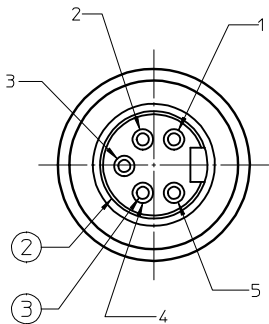

MATERIAL NO.	ENGINEERING NO.	FINISHED LENGTH
1300108044	115030B35M010	3'3" +2.19"-0 (1M +55.6mm-0)
1300108045	115030B35M020	6'7" +3.50"-0 (2M +88.9mm-0)
1300108046	115030B35M030	9'10" +3.50"-0 (3M +88.9mm-0)
1300108047	115030B35M050	16'5" +6.50"-0 (5M +165.1mm-0)
1300108048	115030B35M100	32'10" +12.50"-0 (10M +317.5mm-0)
1300108049	115030B35M150	49'2" +24.50"-0 (15M +622.3mm-0)
1300108050	115030B35M200	65'7" +24.50"-0 (20M +622.3mm-0)

# CABLE P/N MATRIX

115030B35M010

MALE FACE VIEW  
SCALE: 2X

FEMALE FACE VIEW  
SCALE: 2X

NOTES:

1. MATERIAL: SEE TABLE
2. FINISHES: SEE TABLE
3. ELECTRICAL SPECIFICATIONS  
VOLTAGE RATING: 300V AC/DC  
CURRENT RATING: 8 AMPS
4. PROTECTION: IP67
5. ASSEMBLY IS RoHS COMPLIANT BY EXEMPTION

P1		S2	
1	BLACK	1	
2	BLUE	2	
3	GREEN/YELLOW	3	
4	BROWN	4	
5	WHITE	5	

WIRING DIAGRAM

9	1	WRAP LABEL	MYLAR	BLACK/YELLOW
8	2	OVERMOLD	PUR	BLACK
7	1	COUPLING RING-INT. THREAD	ZINC DIE-CAST	BLACK
6	5	CONTACT SOCKET	Cu ALLOY	GOLD PLATED
5	1	INSERT, 5P-FEMALE	PUR	BLACK
4	1	COUPLING RING-EXT. THREAD	ZINC DIE-CAST	BLACK
3	5	CONTACT PIN	Cu ALLOY	GOLD PLATED
2	1	INSERT, 5P-MALE	PUR	BLACK
1	A/R	CABLE 5/C, 1.5mm <sup>2</sup> (16 AWG)	TPU JACKET	GRAY
ITEM	QTY.	DESCRIPTION	MATERIAL	FINISH

RELEASED EC NO: IFG2014-1030 DRWRSTONE 2013/12/09 CHKDK. JOZWIK 2013/12/20 APPR: JFMURPHY 2013/12/16	QUALITY SYMBOLS ▽=0 ▽=0	GENERAL TOLERANCES (UNLESS SPECIFIED)		DIMENSION STYLE IN/MM		SCALE 1:1	DESIGN UNITS INCH	THIRD ANGLE PROJECTION			
		4 PLACES ± --- ± --- 3 PLACES ± --- ± --- 2 PLACES ± --- ± .01 1 PLACE ± 0.3 ± --- 0 PLACE ± --- ± ---	mm INCH	DRAWN BY RSTONE	DATE 2013/12/09	TITLE MINI-CHANGE CABLE ASSY 5P MALE/FEMALE-STRAIGHT 16 AWG TPU					
		ANGULAR ± 2 °		CHECKED BY K. JOZWIK	DATE 2013/12/20	DOCUMENT NO. SD-130010-030					
		DRAFT WHERE APPLICABLE MUST REMAIN WITHIN DIMENSIONS		APPROVED BY JFMURPHY	DATE 2013/12/16	SHEET NO. 1 OF 1					