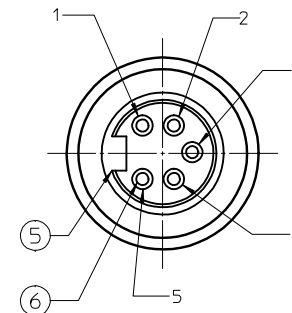

MATERIAL NO.	ENGINEERING NO.	FINISHED LENGTH
1300108044	115030B35M010	3'3" +2.19"-0 (1M +55.6mm-0)
1300108045	115030B35M020	6'7" +3.50"-0 (2M +88.9mm-0)
1300108046	115030B35M030	9'10" +3.50"-0 (3M +88.9mm-0)
1300108047	115030B35M050	16'5" +6.50"-0 (5M +165.1mm-0)
1300108048	115030B35M100	32'10" +12.50"-0 (10M +317.5mm-0)
1300108049	115030B35M150	49'2" +24.50"-0 (15M +622.3mm-0)
1300108050	115030B35M200	65'7" +24.50"-0 (20M +622.3mm-0)

# CABLE P/N MATRIX

115030B35M010

MALE FACE VIEW  
SCALE: 2X

FEMALE FACE VIEW  
SCALE: 2X

NOTES:

1. MATERIAL: SEE TABLE
2. FINISHES: SEE TABLE
3. ELECTRICAL SPECIFICATIONS  
VOLTAGE RATING: 300V AC/DC  
CURRENT RATING: 8 AMPS
4. PROTECTION: IP67
5. ASSEMBLY IS RoHS COMPLIANT BY EXEMPTION

P1		S2	
1	BLACK	1	
2	BLUE	2	
3	GREEN/YELLOW	3	
4	BROWN	4	
5	WHITE	5	

WIRING DIAGRAM

9	1	WRAP LABEL	MYLAR	BLACK/YELLOW
8	2	OVERMOLD	PUR	BLACK
7	1	COUPLING RING-INT. THREAD	ZINC DIE-CAST	BLACK
6	5	CONTACT SOCKET	Cu ALLOY	GOLD PLATED
5	1	INSERT, 5P-FEMALE	PUR	BLACK
4	1	COUPLING RING-EXT. THREAD	ZINC DIE-CAST	BLACK
3	5	CONTACT PIN	Cu ALLOY	GOLD PLATED
2	1	INSERT, 5P-MALE	PUR	BLACK
1	A/R	CABLE 5/C, 1.5mm <sup>2</sup> (16 AWG)	TPU JACKET	GRAY
ITEM	QTY.	DESCRIPTION	MATERIAL	FINISH

RELEASED EC NO: IFG2014-1030 DRWRSTONE 2013/12/09 CHKDK. JOZWIK 2013/12/20 APPR: JFMURPHY 2013/12/16	QUALITY SYMBOLS ▽=0 ▽=0	GENERAL TOLERANCES (UNLESS SPECIFIED)		DIMENSION STYLE IN/MM		SCALE 1:1	DESIGN UNITS INCH	THIRD ANGLE PROJECTION			
		4 PLACES ± --- ± --- 3 PLACES ± --- ± --- 2 PLACES ± --- ± .01 1 PLACE ± 0.3 ± --- 0 PLACE ± --- ± ---	mm INCH	DRAWN BY RSTONE	DATE 2013/12/09	TITLE MINI-CHANGE CABLE ASSY 5P MALE/FEMALE-STRAIGHT 16 AWG TPU					
		ANGULAR ± 2 °		CHECKED BY K. JOZWIK	DATE 2013/12/20	DOCUMENT NO. SD-130010-030					
		DRAFT WHERE APPLICABLE MUST REMAIN WITHIN DIMENSIONS		APPROVED BY JFMURPHY	DATE 2013/12/16	SHEET NO. 1 OF 1					