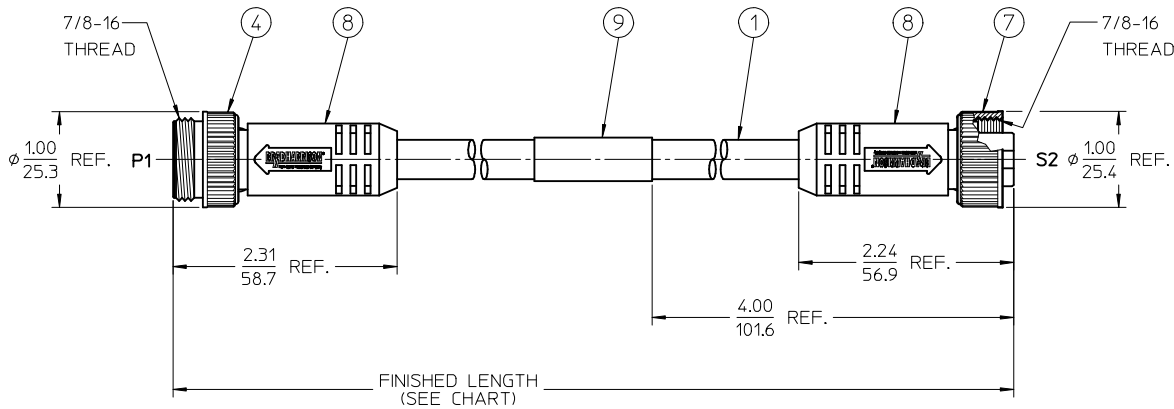

MATERIAL NO.	ENGINEERING NO.	FINISHED LENGTH
1300108044	115030B35M010	3'3" +2.19"-0 (1M +55.6mm-0)
1300108045	115030B35M020	6'7" +3.50"-0 (2M +88.9mm-0)
1300108046	115030B35M030	9'10" +3.50"-0 (3M +88.9mm-0)
1300108047	115030B35M050	16'5" +6.50"-0 (5M +165.1mm-0)
1300108048	115030B35M100	32'10" +12.50"-0 (10M +317.5mm-0)
1300108049	115030B35M150	49'2" +24.50"-0 (15M +622.3mm-0)
1300108050	115030B35M200	65'7" +24.50"-0 (20M +622.3mm-0)

# CABLE P/N MATRIX

115030B35M010

MALE FACE VIEW  
SCALE: 2X

FEMALE FACE VIEW  
SCALE: 2X

NOTES:

1. MATERIAL: SEE TABLE
2. FINISHES: SEE TABLE
3. ELECTRICAL SPECIFICATIONS  
VOLTAGE RATING: 300V AC/DC  
CURRENT RATING: 8 AMPS
4. PROTECTION: IP67
5. ASSEMBLY IS RoHS COMPLIANT BY EXEMPTION

P1		S2	
1	BLACK	1	
2	BLUE	2	
3	GREEN/YELLOW	3	
4	BROWN	4	
5	WHITE	5	

WIRING DIAGRAM

9	1	WRAP LABEL	MYLAR	BLACK/YELLOW
8	2	OVERMOLD	PUR	BLACK
7	1	COUPLING RING-INT. THREAD	ZINC DIE-CAST	BLACK
6	5	CONTACT SOCKET	Cu ALLOY	GOLD PLATED
5	1	INSERT, 5P-FEMALE	PUR	BLACK
4	1	COUPLING RING-EXT. THREAD	ZINC DIE-CAST	BLACK
3	5	CONTACT PIN	Cu ALLOY	GOLD PLATED
2	1	INSERT, 5P-MALE	PUR	BLACK
1	A/R	CABLE 5/C, 1.5mm <sup>2</sup> (16 AWG)	TPU JACKET	GRAY
ITEM	QTY.	DESCRIPTION	MATERIAL	FINISH

RELEASED EC NO: IFG2014-1030 DRWRSTONE 2013/12/09 CHKDK. JOZWIK 2013/12/20 APPR: JFMURPHY 2013/12/16	QUALITY SYMBOLS ▽=0 ▽=0	GENERAL TOLERANCES (UNLESS SPECIFIED)		DIMENSION STYLE IN/MM		SCALE 1:1	DESIGN UNITS INCH	THIRD ANGLE PROJECTION			
		4 PLACES ± --- ± --- 3 PLACES ± --- ± --- 2 PLACES ± --- ± .01 1 PLACE ± 0.3 ± --- 0 PLACE ± --- ± ---	mm INCH	DRAWN BY RSTONE	DATE 2013/12/09	TITLE MINI-CHANGE CABLE ASSY 5P MALE/FEMALE-STRAIGHT 16 AWG TPU					
		ANGULAR ± 2 °		CHECKED BY K. JOZWIK	DATE 2013/12/20	DOCUMENT NO. SD-130010-030					
		DRAFT WHERE APPLICABLE MUST REMAIN WITHIN DIMENSIONS		APPROVED BY JFMURPHY	DATE 2013/12/16	SHEET NO. 1 OF 1					