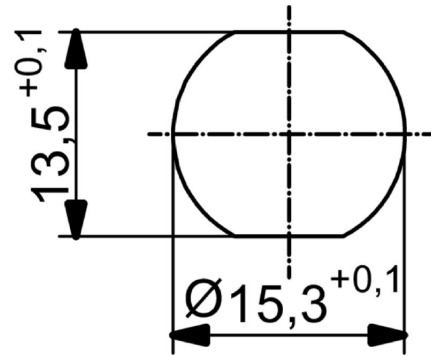

Detailed drawing