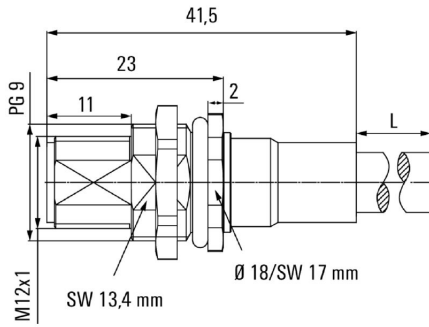

SAIE-M12S-CD-2.0A HW

Weidmüller Interface GmbH & Co. KG
Klingenbergstraße 26
D-32758 Detmold
Germany

www.weidmueller.com

Drawings

Dimensioned drawing