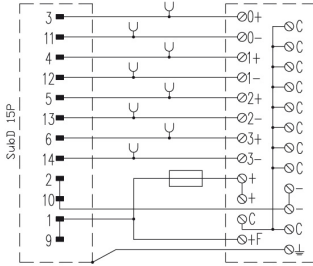

Data sheet

**RS
RS 4AIO DP SD S**

Weidmüller Interface GmbH & Co. KG
Klingenbergstraße 16
D-32758 Detmold
Germany
Fon: +49 5231 14-0
Fax: +49 5231 14-292083
www.weidmueller.com

Drawings