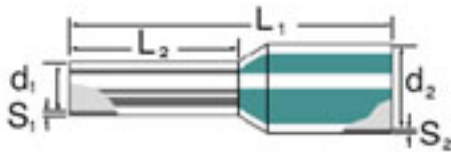

H1,5/24 XS SW

Weidmüller Interface GmbH & Co. KG

Klingenbergstraße 16

D-32758 Detmold

Germany

Fon: +49 5231 14-0

Fax: +49 5231 14-2083

www.weidmueller.com

- supplied loose in polybag
- Weidmüller colour code

General ordering data

Order No.	9202870000
Type	H1,5/24 XS SW
Version	Wire end ferrule, 1.5 mm², 14.5 mm. Colour code: Weidmüller, Black
GTIN (EAN)	4032248517947
Qty.	100 pc(s).