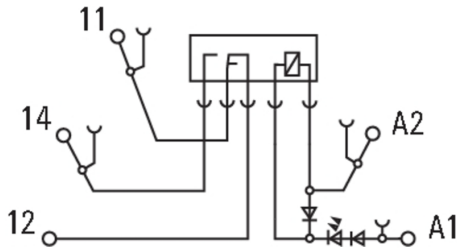

**MICROSERIES
MRS 24Vdc 1CO**

Weidmüller Interface GmbH & Co. KG
Klingenbergstraße 16
D-32758 Detmold
Germany
Fon: +49 5231 14-0
Fax: +49 5231 14-292083
www.weidmueller.com

Drawings

Electric symbol