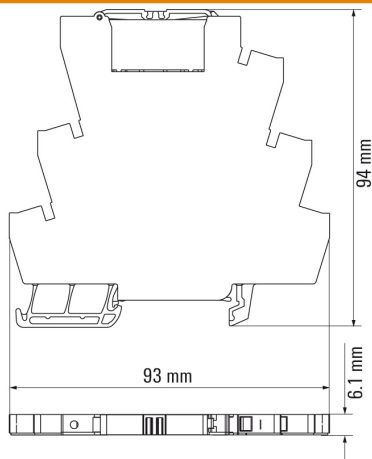

Derating curve