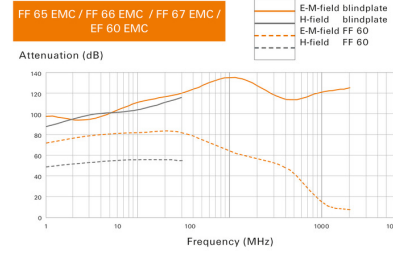

Approvals

ROHS	Conform
------	---------

Downloads

User Documentation	Installation- and operating instructions
Catalogues	Catalogues in PDF-format

Graph

Shielding effectiveness measurements

EF-EMC 60 54 GY**Weidmüller Interface GmbH & Co. KG**