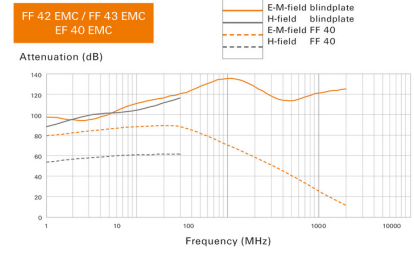

Approvals

ROHS	Conform
------	---------

Downloads

User Documentation	Installation- and operating instructions
Catalogues	Catalogues in PDF-format

Graph

Shielding effectiveness measurements

EF-EMC 40 55 BK

Weidmüller Interface GmbH & Co. KG
Klingenbergstraße 26
D-32758 Detmold
Germany