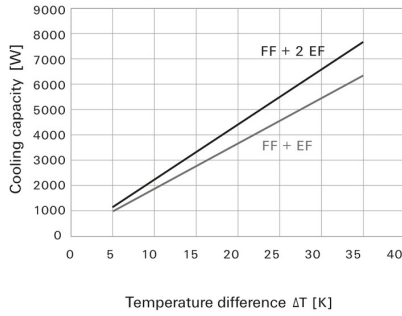

FF 67 54/230V BK

Weidmüller Interface GmbH & Co. KG
Klingenbergstraße 26
D-32758 Detmold
Germany

www.weidmueller.com

Drawings

Graph