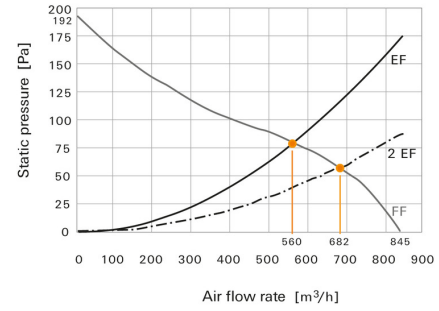

FF 67 54/230V BK

Weidmüller Interface GmbH & Co. KG
Klingenbergstraße 26
D-32758 Detmold
Germany

www.weidmueller.com

Drawings

Graph

Graph