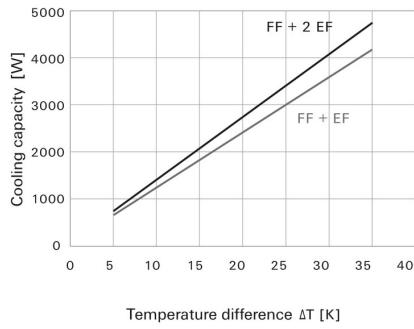

FF 65 54/230V BK

Weidmüller Interface GmbH & Co. KG
Klingenbergstraße 26
D-32758 Detmold
Germany

www.weidmueller.com

Drawings

Graph