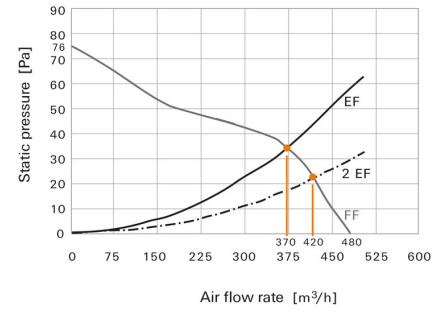

FF 65 54/230V BK

Weidmüller Interface GmbH & Co. KG
Klingenbergstraße 26
D-32758 Detmold
Germany

www.weidmueller.com

Drawings

Graph

Graph