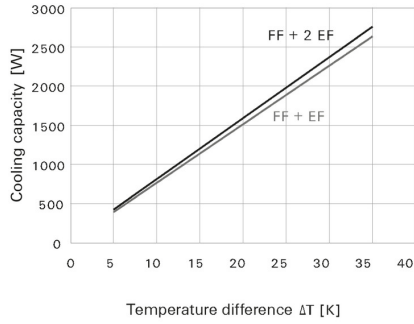

Data sheet

FF 43 54/230V BK

Weidmüller Interface GmbH & Co. KG
Klingenbergstraße 26
D-32758 Detmold
Germany

www.weidmueller.com

Drawings

Graph