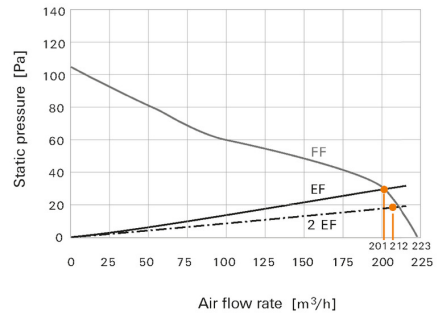

Data sheet

FF 43 54/230V BK

Weidmüller Interface GmbH & Co. KG
Klingenbergstraße 26
D-32758 Detmold
Germany

www.weidmueller.com

Drawings

Graph

Graph