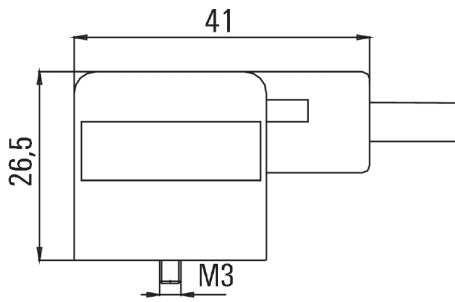

SAIL-VSA-20U-220V-OB

Weidmüller Interface GmbH & Co. KG
Klingenbergstraße 26
D-32758 Detmold
Germany

www.weidmueller.com

Drawings

Dimensioned drawing