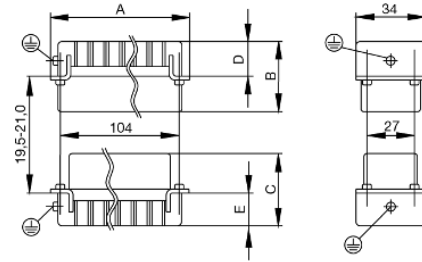

Weidmüller Interface GmbH & Co. KG
Klingenbergstraße 16
D-32758 Detmold
Germany
Fon: +49 5231 14-0
Fax: +49 5231 14-292083
www.weidmueller.com

Drawings

Tightening torques and screwing tools

Screw size	Connector type	Dia. tightening torque in Nm	Recommended blade inserts and AF size for hexagon socket	
M 2.5	Signal contacts			
	S 6/6	0.5 - 0.55	SD 0.6 x 3.5 mm or PZO	
	S 6/12	0.5 - 0.55	SD 0.6 x 3.5 mm or PZO	
M 2.9 x 0.5	Fastening screws			
	HQ 4/2	0.8 (plastic) / 1.1 (metal)	SD 0.6 x 3.5 mm or PH0	
	HQ 8	0.8 (plastic) / 1.1 (metal)	SD 0.6 x 3.5 mm or PH0	
	HQ 17	0.8 (plastic) / 1.1 (metal)	SD 0.6 x 3.5 mm or PH0	
M 3	Contact screws			
	HA 3	0.5 - 0.55	SD 0.5 x 3.0 mm	
	HA 4	0.5 - 0.55	SD 0.5 x 3.0 mm	
	HA 10 bis HA 48	0.5 - 0.55	SD 0.6 x 3.5 mm or PH0	
	HE	0.5 - 0.55	SD 0.6 x 3.5 mm or PZO	
	HVE	0.5 - 0.55	SD 0.6 x 3.5 mm or PZO	
	Signal contacts:			
	S 4/2	0.5 - 0.55	SD 0.6 x 3.5 mm or PZO	
	S 4/8	0.5 - 0.55	SD 0.6 x 3.5 mm or PZO	
	PE connection via female contact			
	S 4	0.5 - 0.8	SD 0.6 x 3.5 mm	
	ConCept modular frame, metal	0.5 - 0.55	SD 0.6 x 3.5 mm	
	PE terminal			
	HQ 5	0.5 - 0.55	SD 0.6 x 3.5 or 0.8 x 4 mm	
	HQ 7	0.5 - 0.55	SD 0.6 x 3.5 or 0.8 x 4 mm	
	Fastening screws	0.5 - 0.55	SD 0.6 x 3.5 mm or PZO	
	Guide pin	0.5 - 0.55	SD 0.6 x 3.5 mm or PZO	
	Guide bush	0.5 - 0.55	SD 0.6 x 3.5 mm or PZO	
	Coding pins	0.5 - 0.55	SD 0.6 x 3.5 mm or PZO	
	M 4	Contact screws		
		HSB	1.2 - 1.5	SD 0.6 x 3.5 or 0.8 x 4 mm or PZ1
		PE connection via male contact		
S 4		0.5 - 0.8	SD 0.6 x 3.5 mm	
ConCept modular frame, metal		1.2 - 1.5	SD 0.6 x 3.5 mm	
PE terminal				
HA		1.2 - 1.5	SD 0.6 x 3.5 or 0.8 x 4 mm or PH1	
HE		1.2 - 1.5	SD 0.6 x 3.5 or 0.8 x 4 mm or PH1	
HEE		1.2 - 1.5	SD 0.6 x 3.5 or 0.8 x 4 mm or PH1	
HVE		1.2 - 1.5	SD 0.6 x 3.5 or 0.8 x 4 mm or PH1	
HD		1.2 - 1.5	SD 0.6 x 3.5 or 0.8 x 4 mm or PZ1	
HDD		1.2 - 1.5	SD 0.6 x 3.5 or 0.8 x 4 mm or PZ1	
S 6/6 (for signal contacts)		1.2 - 1.5	0.8 x 4 mm or PZ1	
ConCept modular frame, plastic		1.2 - 1.5	0.8 x 4 mm or PZ1	
M 5		PE terminal		
		HSB	2 - 2.5	SD 1 x 5.5 mm or PZ2
		S 4/0 (Screw connection)	2 - 2.5	SD 1.2 x 6.5 mm or PH2
	S 4/0 (Axial screw connection)	2 - 2.5	SD 0.8 x 4 mm or PZ 2	
	S 4/2	2 - 2.5	SD 1.2 x 6.5 mm or PH2	
	S 4/8	2 - 2.5	SD 1.2 x 6.5 mm or PH2	
	S 6/12	2 - 2.5	SD 0.8 x 4 mm or PZ 2	
	S 6/36	2 - 2.5	SD 1.2 x 6.5 mm or PH2	
	S 8/24	2 - 2.5	SD 1.2 x 6.5 mm or PH2	
	S 12/2	2 - 2.5	SD 1.2 x 6.5 mm or PH2	
	M 6	Power contacts		
S 4/0 (Screw connection)		1.2 (1.5 mm ²) / 2 (2.5 mm ²) / 3 (4-16 mm ²)	SD 0.8 x 4 mm	
S 4/2		1.2 (1.5 mm ²) / 2 (2.5 mm ²) / 3 (4-16 mm ²)	SD 0.8 x 4 mm	
S 4/8		1.2 (1.5 mm ²) / 2 (2.5 mm ²) / 3 (4-16 mm ²)	SD 0.8 x 4 mm	
M 7 x 0.75	Power contacts			
	S 4	1.1 - 1.7	SW 2	
	S 6/6 (+ PE)	6 - 8	SW 4	
M 8 x 0.75	Power contacts			
	S 6/12	1.1 - 1.7	SW 2	
	S 8/0 (+ PE)	6 (10-16 mm ²) - 7 (25 mm ²)	SW 4	
M10 x 1	Power contacts			
	S 4/0 (Axial connection)	2 - 3	SW 3	