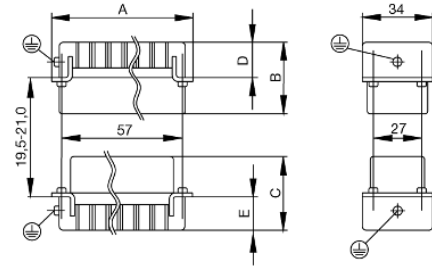

Data sheet

**HDC insert
HDC HE 10 MT**

Weidmüller Interface GmbH & Co. KG
Klingenbergstraße 16
D-32758 Detmold
Germany
Fon: +49 5231 14-0
Fax: +49 5231 14-292083
www.weidmueller.com

Drawings