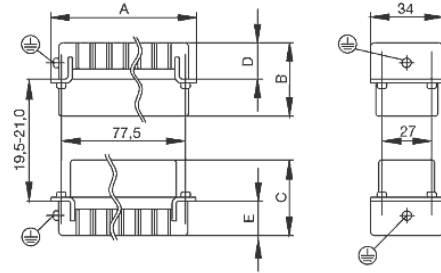

Drawings

Tightening torques and screwing tools

Screw size	Connector type	Dia. tightening torque in Nm	Recommended blade inserts and AF size for hexagon socket	
M 2.5	Signal contacts			
	S 6/6	0.5 - 0.55	SD 0.6 x 3.5 mm or PZ0	
	S 6/12	0.5 - 0.55	SD 0.6 x 3.5 mm or PZ0	
M 2.9 x 0.5	Fastening screws			
	HQ 4/2	0.8 (plastic) / 1.1 (metal)	SD 0.6 x 3.5 mm or PH0	
	HQ 8	0.8 (plastic) / 1.1 (metal)	SD 0.6 x 3.5 mm or PH0	
	HQ 17	0.8 (plastic) / 1.1 (metal)	SD 0.6 x 3.5 mm or PH0	
M 3	Contact screws			
	HA 3	0.5 - 0.55	SD 0.5 x 3.0 mm	
	HA 4	0.5 - 0.55	SD 0.5 x 3.0 mm	
	HA 10 bis HA 48	0.5 - 0.55	SD 0.6 x 3.5 mm or PH0	
	HE	0.5 - 0.55	SD 0.6 x 3.5 mm or PZ0	
	HVE	0.5 - 0.55	SD 0.6 x 3.5 mm or PZ0	
	Signal contacts:			
	S 4/2	0.5 - 0.55	SD 0.6 x 3.5 mm or PZ0	
	S 4/8	0.5 - 0.55	SD 0.6 x 3.5 mm or PZ0	
	PE connection via female contact			
	S 4	0.5 - 0.8	SD 0.6 x 3.5 mm	
	ConCept modular frame, metal	0.5 - 0.55	SD 0.6 x 3.5 mm	
	PE terminal			
	HQ 5	0.5 - 0.55	SD 0.6 x 3.5 or 0.8 x 4 mm	
	HQ 7	0.5 - 0.55	SD 0.6 x 3.5 or 0.8 x 4 mm	
	Fastening screws	0.5 - 0.55	SD 0.6 x 3.5 mm or PZ0	
	Guide pin	0.5 - 0.55	SD 0.6 x 3.5 mm or PZ0	
	Guide bush	0.5 - 0.55	SD 0.6 x 3.5 mm or PZ0	
	Coding pins	0.5 - 0.55	SD 0.6 x 3.5 mm or PZ0	
	M 4	Contact screws		
HSB		1.2 - 1.5	SD 0.6 x 3.5 or 0.8 x 4 mm or PZ1	
PE connection via male contact				
S 4		0.5 - 0.8	SD 0.6 x 3.5 mm	
ConCept modular frame, metal		1.2 - 1.5	SD 0.6 x 3.5 mm	
PE terminal				
HA		1.2 - 1.5	SD 0.6 x 3.5 or 0.8 x 4 mm or PH1	
HE		1.2 - 1.5	SD 0.6 x 3.5 or 0.8 x 4 mm or PH1	
HEE		1.2 - 1.5	SD 0.6 x 3.5 or 0.8 x 4 mm or PH1	
HVE		1.2 - 1.5	SD 0.6 x 3.5 or 0.8 x 4 mm or PH1	
HD		1.2 - 1.5	SD 0.6 x 3.5 or 0.8 x 4 mm or PZ1	
HDD		1.2 - 1.5	SD 0.6 x 3.5 or 0.8 x 4 mm or PZ1	
S 6/6 (for signal contacts)		1.2 - 1.5	0.8 x 4 mm or PZ1	
ConCept modular frame, plastic		1.2 - 1.5	0.8 x 4 mm or PZ1	
M 5		PE terminal		
		HSB	2 - 2.5	SD 1 x 5.5 mm or PZ2
		S 4/0 (Screw connection)	2 - 2.5	SD 1.2 x 6.5 mm or PH2
	S 4/0 (Axial screw connection)	2 - 2.5	SD 0.8 x 4 mm or PZ 2	
	S 4/2	2 - 2.5	SD 1.2 x 6.5 mm or PH2	
	S 4/8	2 - 2.5	SD 1.2 x 6.5 mm or PH2	
	S 6/12	2 - 2.5	SD 0.8 x 4 mm or PZ 2	
	S 6/36	2 - 2.5	SD 1.2 x 6.5 mm or PH2	
	S 8/24	2 - 2.5	SD 1.2 x 6.5 mm or PH2	
	S 12/2	2 - 2.5	SD 1.2 x 6.5 mm or PH2	
	M 6	Power contacts		
S 4/0 (Screw connection)		1.2 (1.5 mm ²) / 2 (2.5 mm ²) / 3 (4-16 mm ²)	SD 0.8 x 4 mm	
S 4/2		1.2 (1.5 mm ²) / 2 (2.5 mm ²) / 3 (4-16 mm ²)	SD 0.8 x 4 mm	
S 4/8		1.2 (1.5 mm ²) / 2 (2.5 mm ²) / 3 (4-16 mm ²)	SD 0.8 x 4 mm	
M 7 x 0.75	Power contacts			
	S 4	1.1 - 1.7	SW 2	
	S 6/6 (+ PE)	6 - 8	SW 4	
M 8 x 0.75	Power contacts			
	S 6/12	1.1 - 1.7	SW 2	
	S 8/0 (+ PE)	6 (10-16 mm ²) - 7 (25 mm ²)	SW 4	
M10 x 1	Power contacts			
	S 4/0 (Axial connection)	2 - 3	SW 3	