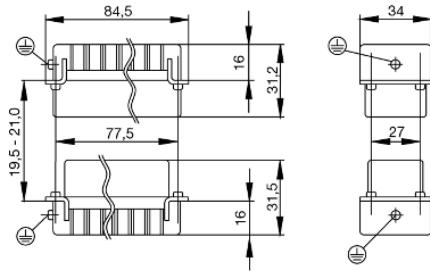

**HDC insert
HDC HVE 6+2 MS**

Weidmüller Interface GmbH & Co. KG
Klingenbergstraße 16
D-32758 Detmold
Germany
Fon: +49 5231 14-0
Fax: +49 5231 14-292083
www.weidmueller.com

Drawings