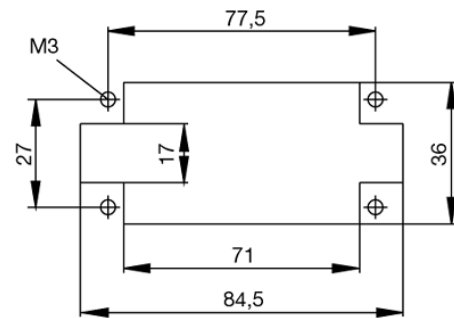

**HDC insert
HDC HVE 6+2 MS**

Weidmüller Interface GmbH & Co. KG
Klingenbergstraße 16
D-32758 Detmold
Germany
Fon: +49 5231 14-0
Fax: +49 5231 14-292083
www.weidmueller.com

Drawings