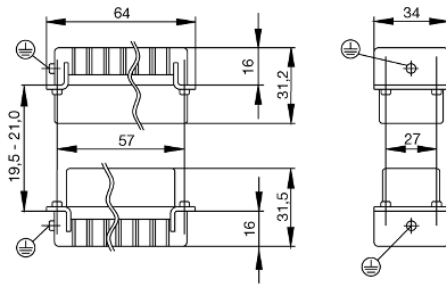

**HDC insert
HDC HVE 3+2 MS**

Weidmüller Interface GmbH & Co. KG
Klingenbergstraße 16
D-32758 Detmold
Germany
Fon: +49 5231 14-0
Fax: +49 5231 14-292083
www.weidmueller.com

Drawings