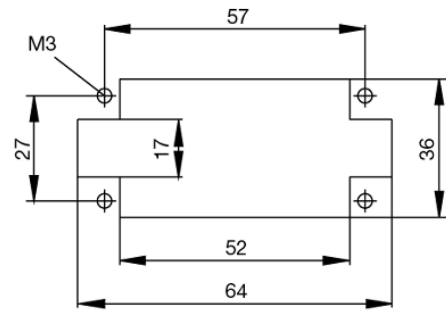

**HDC insert
HDC HVE 3+2 MS**

Weidmüller Interface GmbH & Co. KG
Klingenbergstraße 16
D-32758 Detmold
Germany
Fon: +49 5231 14-0
Fax: +49 5231 14-292083
www.weidmueller.com

Drawings