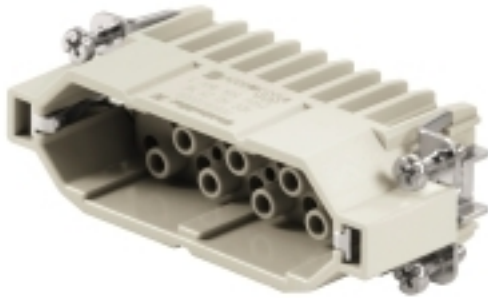

**HDC insert
HDC HD 25 MC**

Weidmüller Interface GmbH & Co. KG
Klingenbergstraße 16
D-32758 Detmold
Germany
Fon: +49 5231 14-0
Fax: +49 5231 14-292083
www.weidmueller.com

The HD series features high-density contacts and is thus ideally suited to signal processing.
The wire connection level is designed for crimp contacts.
The proven crimp connection method has been in standard use for decades.
Crimp contacts are not included in the scope of delivery of inserts.
Crimp connection

General ordering data

Type	HDC HD 25 MC
Order No.	1650810000
Version	HDC insert, Male, 250 V, 10 A, No. of poles: 25, Crimp connection, Size: 5
GTIN (EAN)	4008190299439
Qty.	1 pc(s).

**HDC insert
HDC HD 25 MC**

Conductor cross-section	2.5 mm ²	Insulating material	PC glass-fibre reinforced (UL-listed and railway-certified)
Insulating material group	IIIa	Insulation resistance	10 ¹⁰ Ω
Material	Copper alloy	No. of poles	25
Plugging cycles, gold	≥ 500	Plugging cycles, silver	≥ 500
Pollution severity	3	Rated current (DIN EN 61984)	10 A
Rated impulse voltage (DIN EN 61984)	4 kV	Rated voltage (DIN EN 61984)	250 V
Rated voltage according to UL/CSA	600 V AC/DC	Series	HD
Size	5	Surface finish	Silver passivated, gold
Type	Male	UL 94 flammability rating	V-0
Volume resistance	≤ 4mΩ		