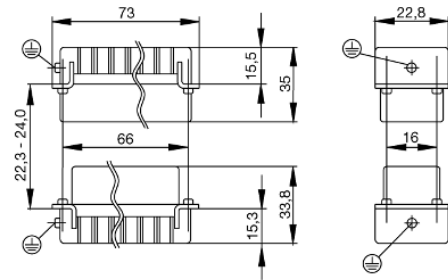

Drawings

Tightening torques and screwing tools

Screw size	Connector type	Dia. tightening torque in Nm	Recommended blade inserts and AF size for hexagon socket	
M 2.5	Signal contacts			
	S 6/6	0.5 - 0.55	SD 0.6 x 3.5 mm or PZ0	
	S 6/12	0.5 - 0.55	SD 0.6 x 3.5 mm or PZ0	
M 2.9 x 0.5	Fastening screws			
	HQ 4/2	0.8 (plastic) / 1.1 (metal)	SD 0.6 x 3.5 mm or PH0	
	HQ 8	0.8 (plastic) / 1.1 (metal)	SD 0.6 x 3.5 mm or PH0	
	HQ 17	0.8 (plastic) / 1.1 (metal)	SD 0.6 x 3.5 mm or PH0	
M 3	Contact screws			
	HA 3	0.5 - 0.55	SD 0.5 x 3.0 mm	
	HA 4	0.5 - 0.55	SD 0.5 x 3.0 mm	
	HA 10 bis HA 48	0.5 - 0.55	SD 0.6 x 3.5 mm or PH0	
	HE	0.5 - 0.55	SD 0.6 x 3.5 mm or PZ0	
	HVE	0.5 - 0.55	SD 0.6 x 3.5 mm or PZ0	
	Signal contacts:			
	S 4/2	0.5 - 0.55	SD 0.6 x 3.5 mm or PZ0	
	S 4/8	0.5 - 0.55	SD 0.6 x 3.5 mm or PZ0	
	PE connection via female contact			
	S 4	0.5 - 0.8	SD 0.6 x 3.5 mm	
	ConCept modular frame, metal	0.5 - 0.55	SD 0.6 x 3.5 mm	
	PE terminal			
	HQ 5	0.5 - 0.55	SD 0.6 x 3.5 or 0.8 x 4 mm	
	HQ 7	0.5 - 0.55	SD 0.6 x 3.5 or 0.8 x 4 mm	
	Fastening screws	0.5 - 0.55	SD 0.6 x 3.5 mm or PZ0	
	Guide pin	0.5 - 0.55	SD 0.6 x 3.5 mm or PZ0	
	Guide bush	0.5 - 0.55	SD 0.6 x 3.5 mm or PZ0	
	Coding pins	0.5 - 0.55	SD 0.6 x 3.5 mm or PZ0	
	M 4	Contact screws		
		HSB	1.2 - 1.5	SD 0.6 x 3.5 or 0.8 x 4 mm or PZ1
		PE connection via male contact		
S 4		0.5 - 0.8	SD 0.6 x 3.5 mm	
ConCept modular frame, metal		1.2 - 1.5	SD 0.6 x 3.5 mm	
PE terminal				
HA		1.2 - 1.5	SD 0.6 x 3.5 or 0.8 x 4 mm or PH1	
HE		1.2 - 1.5	SD 0.6 x 3.5 or 0.8 x 4 mm or PH1	
HEE		1.2 - 1.5	SD 0.6 x 3.5 or 0.8 x 4 mm or PH1	
HVE		1.2 - 1.5	SD 0.6 x 3.5 or 0.8 x 4 mm or PH1	
HD		1.2 - 1.5	SD 0.6 x 3.5 or 0.8 x 4 mm or PZ1	
HDD		1.2 - 1.5	SD 0.6 x 3.5 or 0.8 x 4 mm or PZ1	
S 6/6 (for signal contacts)		1.2 - 1.5	0.8 x 4 mm or PZ1	
ConCept modular frame, plastic		1.2 - 1.5	0.8 x 4 mm or PZ1	
M 5		PE terminal		
		HSB	2 - 2.5	SD 1 x 5.5 mm or PZ2
		S 4/0 (Screw connection)	2 - 2.5	SD 1.2 x 6.5 mm or PH2
	S 4/0 (Axial screw connection)	2 - 2.5	SD 0.8 x 4 mm or PZ 2	
	S 4/2	2 - 2.5	SD 1.2 x 6.5 mm or PH2	
	S 4/8	2 - 2.5	SD 1.2 x 6.5 mm or PH2	
	S 6/12	2 - 2.5	SD 0.8 x 4 mm or PZ 2	
	S 6/36	2 - 2.5	SD 1.2 x 6.5 mm or PH2	
	S 8/24	2 - 2.5	SD 1.2 x 6.5 mm or PH2	
	S 12/2	2 - 2.5	SD 1.2 x 6.5 mm or PH2	
	M 6	Power contacts		
S 4/0 (Screw connection)		1.2 (1.5 mm ²) / 2 (2.5 mm ²) / 3 (4-16 mm ²)	SD 0.8 x 4 mm	
S 4/2		1.2 (1.5 mm ²) / 2 (2.5 mm ²) / 3 (4-16 mm ²)	SD 0.8 x 4 mm	
S 4/8		1.2 (1.5 mm ²) / 2 (2.5 mm ²) / 3 (4-16 mm ²)	SD 0.8 x 4 mm	
M 7 x 0.75	Power contacts			
	S 4	1.1 - 1.7	SW 2	
	S 6/6 (+ PE)	6 - 8	SW 4	
M 8 x 0.75	Power contacts			
	S 6/12	1.1 - 1.7	SW 2	
	S 8/0 (+ PE)	6 (10-16 mm ²) - 7 (25 mm ²)	SW 4	
M10 x 1	Power contacts			
	S 4/0 (Axial connection)	2 - 3	SW 3	