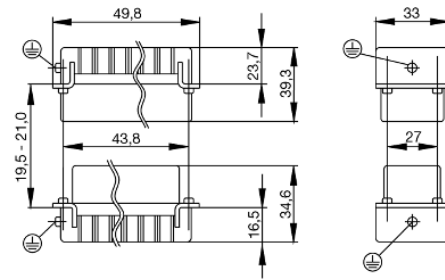

**Dimensions**

Height of socket	35 mm	Total length base	51 mm
------------------	-------	-------------------	-------

**General data**

Conductor cross-section	2.5 mm <sup>2</sup>	Insulating material	PC glass-fibre reinforced (UL-listed and railway-certified)
Insulating material group	IIIa	Insulation resistance	10 <sup>10</sup> Ω
Material	Copper alloy	No. of poles	16
Plugging cycles, gold	≥ 500	Plugging cycles, silver	≥ 500
Pollution severity	3	Rated current (DIN EN 61984)	10 A
Rated impulse voltage (DIN EN 61984)	4 kV	Rated voltage (DIN EN 61984)	250 V
Rated voltage according to UL/CSA	600 V AC/DC	Series	HD
Size	3	Surface finish	Silver passivated, gold
Type	Female	UL 94 flammability rating	V-0
Volume resistance	≤ 4mΩ		

**Drawings**