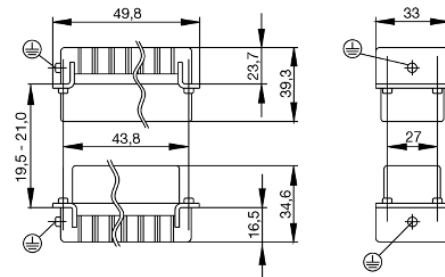

Drawings

Tightening torques and screwing tools

Screw size	Connector type	Dia. tightening torque in Nm	Recommended blade inserts and AF size for hexagon socket	
M 2.5	Signal contacts			
	S 6/6	0.5 - 0.55	SD 0.6 x 3.5 mm or PZO	
	S 6/12	0.5 - 0.55	SD 0.6 x 3.5 mm or PZO	
M 2.9 x 0.5	Fastening screws			
	HQ 4/2	0.8 (plastic) / 1.1 (metal)	SD 0.6 x 3.5 mm or PH0	
	HQ 8	0.8 (plastic) / 1.1 (metal)	SD 0.6 x 3.5 mm or PH0	
	HQ 17	0.8 (plastic) / 1.1 (metal)	SD 0.6 x 3.5 mm or PH0	
M 3	Contact screws			
	HA 3	0.5 - 0.55	SD 0.5 x 3.0 mm	
	HA 4	0.5 - 0.55	SD 0.5 x 3.0 mm	
	HA 10 bis HA 48	0.5 - 0.55	SD 0.6 x 3.5 mm or PH0	
	HE	0.5 - 0.55	SD 0.6 x 3.5 mm or PZO	
	HVE	0.5 - 0.55	SD 0.6 x 3.5 mm or PZO	
	Signal contacts:			
	S 4/2	0.5 - 0.55	SD 0.6 x 3.5 mm or PZO	
	S 4/8	0.5 - 0.55	SD 0.6 x 3.5 mm or PZO	
	PE connection via female contact			
	S 4	0.5 - 0.8	SD 0.6 x 3.5 mm	
	ConCept modular frame, metal	0.5 - 0.55	SD 0.6 x 3.5 mm	
	PE terminal			
	HQ 5	0.5 - 0.55	SD 0.6 x 3.5 or 0.8 x 4 mm	
	HQ 7	0.5 - 0.55	SD 0.6 x 3.5 or 0.8 x 4 mm	
	Fastening screws	0.5 - 0.55	SD 0.6 x 3.5 mm or PZO	
	Guide pin	0.5 - 0.55	SD 0.6 x 3.5 mm or PZO	
	Guide bush	0.5 - 0.55	SD 0.6 x 3.5 mm or PZO	
	Coding pins	0.5 - 0.55	SD 0.6 x 3.5 mm or PZO	
	M 4	Contact screws		
		HSB	1.2 - 1.5	SD 0.6 x 3.5 or 0.8 x 4 mm or PZ1
		PE connection via male contact		
S 4		0.5 - 0.8	SD 0.6 x 3.5 mm	
ConCept modular frame, metal		1.2 - 1.5	SD 0.6 x 3.5 mm	
PE terminal				
HA		1.2 - 1.5	SD 0.6 x 3.5 or 0.8 x 4 mm or PH1	
HE		1.2 - 1.5	SD 0.6 x 3.5 or 0.8 x 4 mm or PH1	
HEE		1.2 - 1.5	SD 0.6 x 3.5 or 0.8 x 4 mm or PH1	
HVE		1.2 - 1.5	SD 0.6 x 3.5 or 0.8 x 4 mm or PH1	
HD		1.2 - 1.5	SD 0.6 x 3.5 or 0.8 x 4 mm or PZ1	
HDD		1.2 - 1.5	SD 0.6 x 3.5 or 0.8 x 4 mm or PZ1	
S 6/6 (for signal contacts)		1.2 - 1.5	0.8 x 4 mm or PZ1	
ConCept modular frame, plastic		1.2 - 1.5	0.8 x 4 mm or PZ1	
M 5		PE terminal		
		HSB	2 - 2.5	SD 1 x 5.5 mm or PZ2
		S 4/0 (Screw connection)	2 - 2.5	SD 1.2 x 6.5 mm or PH2
	S 4/0 (Axial screw connection)	2 - 2.5	SD 0.8 x 4 mm or PZ 2	
	S 4/2	2 - 2.5	SD 1.2 x 6.5 mm or PH2	
	S 4/8	2 - 2.5	SD 1.2 x 6.5 mm or PH2	
	S 6/12	2 - 2.5	SD 0.8 x 4 mm or PZ 2	
	S 6/36	2 - 2.5	SD 1.2 x 6.5 mm or PH2	
	S 8/24	2 - 2.5	SD 1.2 x 6.5 mm or PH2	
	S 12/2	2 - 2.5	SD 1.2 x 6.5 mm or PH2	
	M 6	Power contacts		
S 4/0 (Screw connection)		1.2 (1.5 mm ²) / 2 (2.5 mm ²) / 3 (4-16 mm ²)	SD 0.8 x 4 mm	
S 4/2		1.2 (1.5 mm ²) / 2 (2.5 mm ²) / 3 (4-16 mm ²)	SD 0.8 x 4 mm	
S 4/8		1.2 (1.5 mm ²) / 2 (2.5 mm ²) / 3 (4-16 mm ²)	SD 0.8 x 4 mm	
M 7 x 0.75	Power contacts			
	S 4	1.1 - 1.7	SW 2	
	S 6/6 (+ PE)	6 - 8	SW 4	
M 8 x 0.75	Power contacts			
	S 6/12	1.1 - 1.7	SW 2	
	S 8/0 (+ PE)	6 (10-16 mm ²) - 7 (25 mm ²)	SW 4	
M10 x 1	Power contacts			
	S 4/0 (Axial connection)	2 - 3	SW 3	