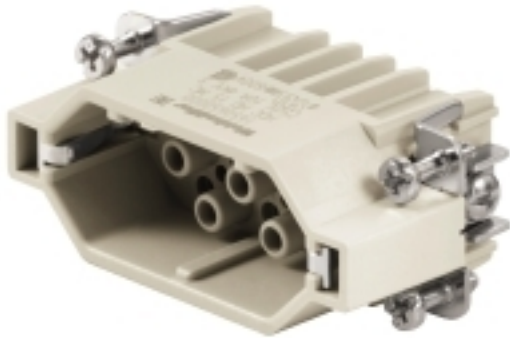

HDC insert HDC HD 15 MC

Weidmüller Interface GmbH & Co. KG
 Klingenbergstraße 16
 D-32758 Detmold
 Germany
 Fon: +49 5231 14-0
 Fax: +49 5231 14-292083
 www.weidmueller.com

The HD range features a high density of contacts. It is thus optimally suited for signal processing.
 The wire connection level is designed as a crimp contact. The established crimp connection has been used as a standard for decades.
 Crimp contacts are not delivered with the inserts.
 Number of poles: **15**
 Rated current: **10 A**
 Rated voltage: **250 V**
 Nominal voltage acc. to UL/CSA: **600 V AC/DC**
 Crimp connection

General ordering data

Type	HDC HD 15 MC
Order No.	1650650000
Version	HDC insert, Male, 250 V, 10 A, No. of poles: 15, Crimp connection, Size: 2
GTIN (EAN)	4008190299323
Qty.	1 pc(s).

**HDC insert
HDC HD 15 MC**

Conductor cross-section	2.5 mm ²	Insulating material	PC glass-fibre reinforced (UL-listed and railway-certified)
Insulating material group	IIIa	Insulation resistance	10 ¹⁰ Ω
Material	Copper alloy	No. of poles	15
Plugging cycles, gold	≥ 500	Plugging cycles, silver	≥ 500
Pollution severity	3	Rated current (DIN EN 61984)	10 A
Rated impulse voltage (DIN EN 61984)	4 kV	Rated voltage (DIN EN 61984)	250 V
Rated voltage according to UL/CSA	600 V AC/DC	Series	HD
Size	2	Surface finish	Silver passivated, gold
Type	Male	UL 94 flammability rating	V-0
Volume resistance	≤ 4mΩ		