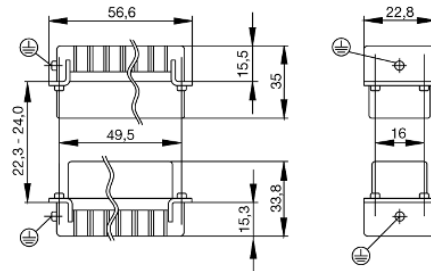

Tightening torques and screwing tools

Screw size	Connector type	Dia. tightening torque in Nm	Recommended blade inserts and AF size for hexagon socket
M 2.5	Signal contacts		
	S 6/6	0.5 - 0.55	SD 0.6 x 3.5 mm or PZ0
	S 6/12	0.5 - 0.55	SD 0.6 x 3.5 mm or PZ0
M 2.9 x 0.5	Fastening screws		
	HQ 4/2	0.8 (plastic) / 1.1 (metal)	SD 0.6 x 3.5 mm or PH0
	HQ 8	0.8 (plastic) / 1.1 (metal)	SD 0.6 x 3.5 mm or PH0
	HQ 17	0.8 (plastic) / 1.1 (metal)	SD 0.6 x 3.5 mm or PH0
M 3	Contact screws		
	HA 3	0.5 - 0.55	SD 0.5 x 3.0 mm
	HA 4	0.5 - 0.55	SD 0.5 x 3.0 mm
	HA 10 bis HA 48	0.5 - 0.55	SD 0.6 x 3.5 mm or PH0
	HE	0.5 - 0.55	SD 0.6 x 3.5 mm or PZ0
	HVE	0.5 - 0.55	SD 0.6 x 3.5 mm or PZ0
	Signal contacts:		
	S 4/2	0.5 - 0.55	SD 0.6 x 3.5 mm or PZ0
	S 4/8	0.5 - 0.55	SD 0.6 x 3.5 mm or PZ0
	PE connection via female contact		
	S 4	0.5 - 0.8	SD 0.6 x 3.5 mm
	ConCept modular frame, metal	0.5 - 0.55	SD 0.6 x 3.5 mm
	PE terminal		
	HQ 5	0.5 - 0.55	SD 0.6 x 3.5 or 0.8 x 4 mm
	HQ 7	0.5 - 0.55	SD 0.6 x 3.5 or 0.8 x 4 mm
	Fastening screws	0.5 - 0.55	SD 0.6 x 3.5 mm or PZ0
	Guide pin	0.5 - 0.55	SD 0.6 x 3.5 mm or PZ0
	Guide bush	0.5 - 0.55	SD 0.6 x 3.5 mm or PZ0
	Coding pins	0.5 - 0.55	SD 0.6 x 3.5 mm or PZ0
	M 4	Contact screws	
HSB		1.2 - 1.5	SD 0.6 x 3.5 or 0.8 x 4 mm or PZ1
PE connection via male contact			
S 4		0.5 - 0.8	SD 0.6 x 3.5 mm
ConCept modular frame, metal		1.2 - 1.5	SD 0.6 x 3.5 mm
PE terminal			
HA		1.2 - 1.5	SD 0.6 x 3.5 or 0.8 x 4 mm or PH1
HE		1.2 - 1.5	SD 0.6 x 3.5 or 0.8 x 4 mm or PH1
HEE		1.2 - 1.5	SD 0.6 x 3.5 or 0.8 x 4 mm or PH1
HVE		1.2 - 1.5	SD 0.6 x 3.5 or 0.8 x 4 mm or PH1
HD		1.2 - 1.5	SD 0.6 x 3.5 or 0.8 x 4 mm or PZ1
HDD		1.2 - 1.5	SD 0.6 x 3.5 or 0.8 x 4 mm or PZ1
S 6/6 (for signal contacts)		1.2 - 1.5	0.8 x 4 mm or PZ1
ConCept modular frame, plastic		1.2 - 1.5	0.8 x 4 mm or PZ1
M 5		PE terminal	
	HSB	2 - 2.5	SD 1 x 5.5 mm or PZ2
	S 4/0 (Screw connection)	2 - 2.5	SD 1.2 x 6.5 mm or PH2
	S 4/0 (Axial screw connection)	2 - 2.5	SD 0.8 x 4 mm or PZ 2
	S 4/2	2 - 2.5	SD 1.2 x 6.5 mm or PH2
	S 4/8	2 - 2.5	SD 1.2 x 6.5 mm or PH2
	S 6/12	2 - 2.5	SD 0.8 x 4 mm or PZ 2
	S 6/36	2 - 2.5	SD 1.2 x 6.5 mm or PH2
	S 8/24	2 - 2.5	SD 1.2 x 6.5 mm or PH2
	S 12/2	2 - 2.5	SD 1.2 x 6.5 mm or PH2
	M 6	Power contacts	
S 4/0 (Screw connection)		1.2 (1.5 mm ²) / 2 (2.5 mm ²) / 3 (4-16 mm ²)	SD 0.8 x 4 mm
S 4/2		1.2 (1.5 mm ²) / 2 (2.5 mm ²) / 3 (4-16 mm ²)	SD 0.8 x 4 mm
S 4/8		1.2 (1.5 mm ²) / 2 (2.5 mm ²) / 3 (4-16 mm ²)	SD 0.8 x 4 mm
M 7 x 0.75	Power contacts		
	S 4	1.1 - 1.7	SW 2
	S 6/6 (+ PE)	6 - 8	SW 4
M 8 x 0.75	Power contacts		
	S 6/12	1.1 - 1.7	SW 2
	S 8/0 (+ PE)	6 (10-16 mm ²) - 7 (25 mm ²)	SW 4
M10 x 1	Power contacts		
	S 4/0 (Axial connection)	2 - 3	SW 3