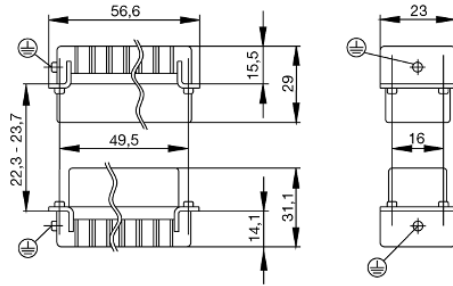

Data sheet

**HDC insert
HDC HA 10 MS**

Weidmüller Interface GmbH & Co. KG
Klingenbergstraße 16
D-32758 Detmold
Germany
Fon: +49 5231 14-0
Fax: +49 5231 14-292083
www.weidmueller.com

Drawings