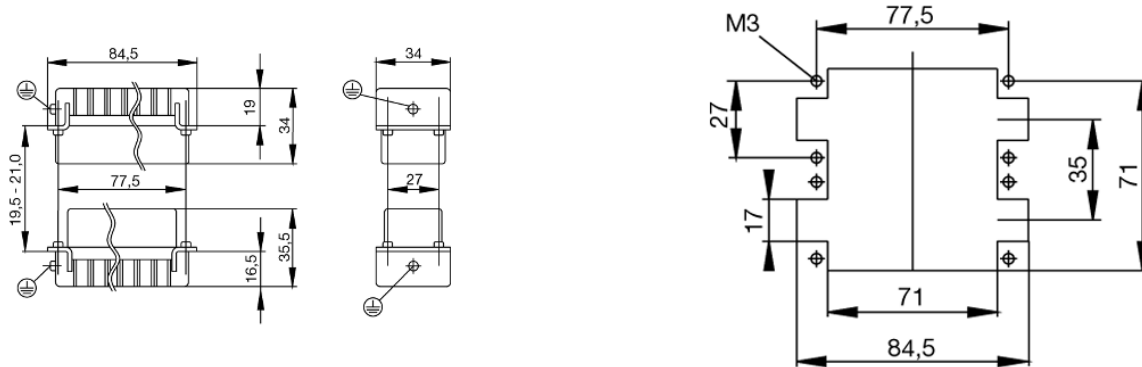

Drawings

Tightening torques and screwing tools

Screw size	Connector type	Dia. tightening torque in Nm	Recommended blade inserts and AF size for hexagon socket
M 2.5	Signal contacts		
	S 6/6	0.5 - 0.55	SD 0.6 x 3.5 mm or PZ0
	S 6/12	0.5 - 0.55	SD 0.6 x 3.5 mm or PZ0
M 2.9 x 0.5	Fastening screws		
	HQ 4/2	0.8 (plastic) / 1.1 (metal)	SD 0.6 x 3.5 mm or PH0
	HQ 8	0.8 (plastic) / 1.1 (metal)	SD 0.6 x 3.5 mm or PH0
	HQ 17	0.8 (plastic) / 1.1 (metal)	SD 0.6 x 3.5 mm or PH0
M 3	Contact screws		
	HA 3	0.5 - 0.55	SD 0.5 x 3.0 mm
	HA 4	0.5 - 0.55	SD 0.5 x 3.0 mm
	HA 10 bis HA 48	0.5 - 0.55	SD 0.6 x 3.5 mm or PH0
	HE	0.5 - 0.55	SD 0.6 x 3.5 mm or PZ0
	HVE	0.5 - 0.55	SD 0.6 x 3.5 mm or PZ0
	Signal contacts:		
	S 4/2	0.5 - 0.55	SD 0.6 x 3.5 mm or PZ0
	S 4/8	0.5 - 0.55	SD 0.6 x 3.5 mm or PZ0
	PE connection via female contact		
	S 4	0.5 - 0.8	SD 0.6 x 3.5 mm
	ConCept modular frame, metal	0.5 - 0.55	SD 0.6 x 3.5 mm
	PE terminal		
	HQ 5	0.5 - 0.55	SD 0.6 x 3.5 or 0.8 x 4 mm
	HQ 7	0.5 - 0.55	SD 0.6 x 3.5 or 0.8 x 4 mm
	Fastening screws	0.5 - 0.55	SD 0.6 x 3.5 mm or PZ0
	Guide pin	0.5 - 0.55	SD 0.6 x 3.5 mm or PZ0
	Guide bush	0.5 - 0.55	SD 0.6 x 3.5 mm or PZ0
	Coding pins	0.5 - 0.55	SD 0.6 x 3.5 mm or PZ0
	M 4	Contact screws	
HSB		1.2 - 1.5	SD 0.6 x 3.5 or 0.8 x 4 mm or PZ1
PE connection via male contact			
S 4		0.5 - 0.8	SD 0.6 x 3.5 mm
ConCept modular frame, metal		1.2 - 1.5	SD 0.6 x 3.5 mm
PE terminal			
HA		1.2 - 1.5	SD 0.6 x 3.5 or 0.8 x 4 mm or PH1
HE		1.2 - 1.5	SD 0.6 x 3.5 or 0.8 x 4 mm or PH1
HEE		1.2 - 1.5	SD 0.6 x 3.5 or 0.8 x 4 mm or PH1
HVE		1.2 - 1.5	SD 0.6 x 3.5 or 0.8 x 4 mm or PH1
HD		1.2 - 1.5	SD 0.6 x 3.5 or 0.8 x 4 mm or PZ1
HDD		1.2 - 1.5	SD 0.6 x 3.5 or 0.8 x 4 mm or PZ1
S 6/6 (for signal contacts)		1.2 - 1.5	0.8 x 4 mm or PZ1
ConCept modular frame, plastic		1.2 - 1.5	0.8 x 4 mm or PZ1
M 5		PE terminal	
	HSB	2 - 2.5	SD 1 x 5.5 mm or PZ2
	S 4/0 (Screw connection)	2 - 2.5	SD 1.2 x 6.5 mm or PH2
	S 4/0 (Axial screw connection)	2 - 2.5	SD 0.8 x 4 mm or PZ 2
	S 4/2	2 - 2.5	SD 1.2 x 6.5 mm or PH2
	S 4/8	2 - 2.5	SD 1.2 x 6.5 mm or PH2
	S 6/12	2 - 2.5	SD 0.8 x 4 mm or PZ 2
	S 6/36	2 - 2.5	SD 1.2 x 6.5 mm or PH2
	S 8/24	2 - 2.5	SD 1.2 x 6.5 mm or PH2
	S 12/2	2 - 2.5	SD 1.2 x 6.5 mm or PH2
	M 6	Power contacts	
S 4/0 (Screw connection)		1.2 (1.5 mm ²) / 2 (2.5 mm ²) / 3 (4-16 mm ²)	SD 0.8 x 4 mm
S 4/2		1.2 (1.5 mm ²) / 2 (2.5 mm ²) / 3 (4-16 mm ²)	SD 0.8 x 4 mm
S 4/8		1.2 (1.5 mm ²) / 2 (2.5 mm ²) / 3 (4-16 mm ²)	SD 0.8 x 4 mm
M 7 x 0.75	Power contacts		
	S 4	1.1 - 1.7	SW 2
	S 6/6 (+ PE)	6 - 8	SW 4
M 8 x 0.75	Power contacts		
	S 6/12	1.1 - 1.7	SW 2
	S 8/0 (+ PE)	6 (10-16 mm ²) - 7 (25 mm ²)	SW 4
M10 x 1	Power contacts		
	S 4/0 (Axial connection)	2 - 3	SW 3