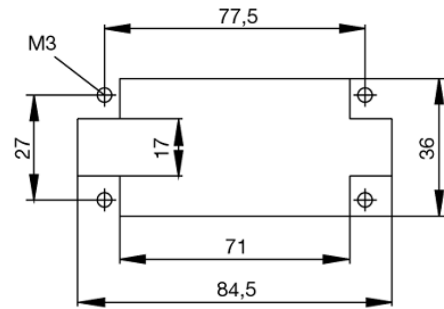

**Dimensions**

Height of plug	34 mm	Total length base	84.5 mm
----------------	-------	-------------------	---------

**General data**

Conductor cross-section	6 mm <sup>2</sup>	Insulating material	PC glass-fibre reinforced (UL-listed and railway-certified)
Insulating material group	IIIa	Insulation resistance	10 <sup>10</sup> Ω
Material	Copper alloy	Max. torque for main contact	1.5 Nm
Min. torque for main contact	1.2 Nm	No. of poles	6
Plugging cycles, silver	≥ 500	Pollution severity	3
Rated current (DIN EN 61984)	35 A	Rated impulse voltage (DIN EN 61984)	6 kV
Rated voltage (DIN EN 61984)	400 V	Rated voltage according to UL/CSA	600 V AC/DC
Series	HSB	Size	6
Surface finish	Silver passivated	Type	Male
UL 94 flammability rating	V-0	Volume resistance	≤ 2mΩ

**Drawings**