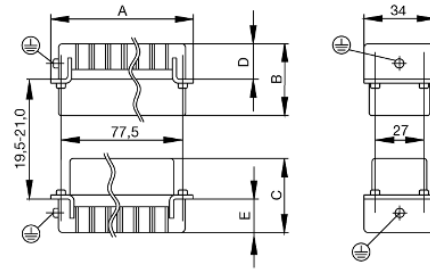

Data sheet

**HDC insert
HDC HE 16 MS 17-32**

Weidmüller Interface GmbH & Co. KG
Klingenbergstraße 16
D-32758 Detmold
Germany
Fon: +49 5231 14-0
Fax: +49 5231 14-292083
www.weidmueller.com

Drawings