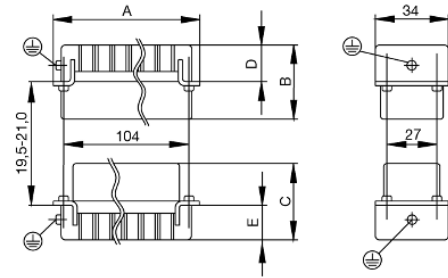

Drawings

Tightening torques and screwing tools

Screw size	Connector type	Dia. tightening torque in Nm	Recommended blade inserts and AF size for hexagon socket
M 2.5	Signal contacts		
	S 6/6	0.5 - 0.55	SD 0.6 x 3.5 mm or PZO
	S 6/12	0.5 - 0.55	SD 0.6 x 3.5 mm or PZO
M 2.9 x 0.5	Fastening screws		
	HQ 4/2	0.8 (plastic) / 1.1 (metal)	SD 0.6 x 3.5 mm or PH0
	HQ 8	0.8 (plastic) / 1.1 (metal)	SD 0.6 x 3.5 mm or PH0
	HQ 17	0.8 (plastic) / 1.1 (metal)	SD 0.6 x 3.5 mm or PH0
M 3	Contact screws		
	HA 3	0.5 - 0.55	SD 0.5 x 3.0 mm
	HA 4	0.5 - 0.55	SD 0.5 x 3.0 mm
	HA 10 bis HA 48	0.5 - 0.55	SD 0.6 x 3.5 mm or PH0
	HE	0.5 - 0.55	SD 0.6 x 3.5 mm or PZO
	HVE	0.5 - 0.55	SD 0.6 x 3.5 mm or PZO
	Signal contacts:		
	S 4/2	0.5 - 0.55	SD 0.6 x 3.5 mm or PZO
	S 4/8	0.5 - 0.55	SD 0.6 x 3.5 mm or PZO
	PE connection via female contact		
	S 4	0.5 - 0.8	SD 0.6 x 3.5 mm
	ConCept modular frame, metal	0.5 - 0.55	SD 0.6 x 3.5 mm
	PE terminal		
	HQ 5	0.5 - 0.55	SD 0.6 x 3.5 or 0.8 x 4 mm
	HQ 7	0.5 - 0.55	SD 0.6 x 3.5 or 0.8 x 4 mm
	Fastening screws	0.5 - 0.55	SD 0.6 x 3.5 mm or PZO
	Guide pin	0.5 - 0.55	SD 0.6 x 3.5 mm or PZO
	Guide bush	0.5 - 0.55	SD 0.6 x 3.5 mm or PZO
	Coding pins	0.5 - 0.55	SD 0.6 x 3.5 mm or PZO
	M 4	Contact screws	
HSB		1.2 - 1.5	SD 0.6 x 3.5 or 0.8 x 4 mm or PZ1
PE connection via male contact			
S 4		0.5 - 0.8	SD 0.6 x 3.5 mm
ConCept modular frame, metal		1.2 - 1.5	SD 0.6 x 3.5 mm
PE terminal			
HA		1.2 - 1.5	SD 0.6 x 3.5 or 0.8 x 4 mm or PH1
HE		1.2 - 1.5	SD 0.6 x 3.5 or 0.8 x 4 mm or PH1
HEE		1.2 - 1.5	SD 0.6 x 3.5 or 0.8 x 4 mm or PH1
HVE		1.2 - 1.5	SD 0.6 x 3.5 or 0.8 x 4 mm or PH1
HD		1.2 - 1.5	SD 0.6 x 3.5 or 0.8 x 4 mm or PZ1
HDD		1.2 - 1.5	SD 0.6 x 3.5 or 0.8 x 4 mm or PZ1
S 6/6 (for signal contacts)		1.2 - 1.5	0.8 x 4 mm or PZ1
ConCept modular frame, plastic		1.2 - 1.5	0.8 x 4 mm or PZ1
M 5		PE terminal	
	HSB	2 - 2.5	SD 1 x 5.5 mm or PZ2
	S 4/0 (Screw connection)	2 - 2.5	SD 1.2 x 6.5 mm or PH2
	S 4/0 (Axial screw connection)	2 - 2.5	SD 0.8 x 4 mm or PZ 2
	S 4/2	2 - 2.5	SD 1.2 x 6.5 mm or PH2
	S 4/8	2 - 2.5	SD 1.2 x 6.5 mm or PH2
	S 6/12	2 - 2.5	SD 0.8 x 4 mm or PZ 2
	S 6/36	2 - 2.5	SD 1.2 x 6.5 mm or PH2
	S 8/24	2 - 2.5	SD 1.2 x 6.5 mm or PH2
	S 12/2	2 - 2.5	SD 1.2 x 6.5 mm or PH2
	M 6	Power contacts	
S 4/0 (Screw connection)		1.2 (1.5 mm ²) / 2 (2.5 mm ²) / 3 (4-16 mm ²)	SD 0.8 x 4 mm
S 4/2		1.2 (1.5 mm ²) / 2 (2.5 mm ²) / 3 (4-16 mm ²)	SD 0.8 x 4 mm
S 4/8		1.2 (1.5 mm ²) / 2 (2.5 mm ²) / 3 (4-16 mm ²)	SD 0.8 x 4 mm
M 7 x 0.75	Power contacts		
	S 4	1.1 - 1.7	SW 2
	S 6/6 (+ PE)	6 - 8	SW 4
M 8 x 0.75	Power contacts		
	S 6/12	1.1 - 1.7	SW 2
	S 8/0 (+ PE)	6 (10-16 mm ²) - 7 (25 mm ²)	SW 4
M10 x 1	Power contacts		
	S 4/0 (Axial connection)	2 - 3	SW 3