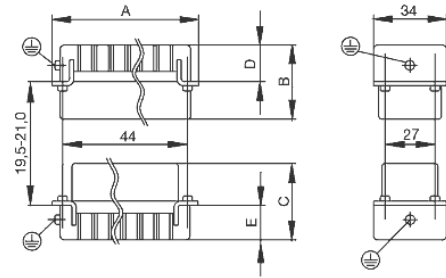

Drawings

Tightening torques and screwing tools

Screw size	Connector type	Dia. tightening torque in Nm	Recommended blade inserts and AF size for hexagon socket
M 2.5	Signal contacts		
	S 6/6	0.5 - 0.55	SD 0.6 x 3.5 mm or PZO
	S 6/12	0.5 - 0.55	SD 0.6 x 3.5 mm or PZO
M 2.9 x 0.5	Fastening screws		
	HQ 4/2	0.8 (plastic) / 1.1 (metal)	SD 0.6 x 3.5 mm or PH0
	HQ 8	0.8 (plastic) / 1.1 (metal)	SD 0.6 x 3.5 mm or PH0
	HQ 17	0.8 (plastic) / 1.1 (metal)	SD 0.6 x 3.5 mm or PH0
M 3	Contact screws		
	HA 3	0.5 - 0.55	SD 0.5 x 3.0 mm
	HA 4	0.5 - 0.55	SD 0.5 x 3.0 mm
	HA 10 bis HA 48	0.5 - 0.55	SD 0.6 x 3.5 mm or PH0
	HE	0.5 - 0.55	SD 0.6 x 3.5 mm or PZO
	HVE	0.5 - 0.55	SD 0.6 x 3.5 mm or PZO
	Signal contacts:		
	S 4/2	0.5 - 0.55	SD 0.6 x 3.5 mm or PZO
	S 4/8	0.5 - 0.55	SD 0.6 x 3.5 mm or PZO
	PE connection via female contact		
	S 4	0.5 - 0.8	SD 0.6 x 3.5 mm
	ConCept modular frame, metal	0.5 - 0.55	SD 0.6 x 3.5 mm
	PE terminal		
	HQ 5	0.5 - 0.55	SD 0.6 x 3.5 or 0.8 x 4 mm
	HQ 7	0.5 - 0.55	SD 0.6 x 3.5 or 0.8 x 4 mm
	Fastening screws	0.5 - 0.55	SD 0.6 x 3.5 mm or PZO
	Guide pin	0.5 - 0.55	SD 0.6 x 3.5 mm or PZO
	Guide bush	0.5 - 0.55	SD 0.6 x 3.5 mm or PZO
	Coding pins	0.5 - 0.55	SD 0.6 x 3.5 mm or PZO
	M 4	Contact screws	
HSB		1.2 - 1.5	SD 0.6 x 3.5 or 0.8 x 4 mm or PZ1
PE connection via male contact			
S 4		0.5 - 0.8	SD 0.6 x 3.5 mm
ConCept modular frame, metal		1.2 - 1.5	SD 0.6 x 3.5 mm
PE terminal			
HA		1.2 - 1.5	SD 0.6 x 3.5 or 0.8 x 4 mm or PH1
HE		1.2 - 1.5	SD 0.6 x 3.5 or 0.8 x 4 mm or PH1
HEE		1.2 - 1.5	SD 0.6 x 3.5 or 0.8 x 4 mm or PH1
HVE		1.2 - 1.5	SD 0.6 x 3.5 or 0.8 x 4 mm or PH1
HD		1.2 - 1.5	SD 0.6 x 3.5 or 0.8 x 4 mm or PZ1
HDD		1.2 - 1.5	SD 0.6 x 3.5 or 0.8 x 4 mm or PZ1
S 6/6 (for signal contacts)		1.2 - 1.5	0.8 x 4 mm or PZ1
ConCept modular frame, plastic		1.2 - 1.5	0.8 x 4 mm or PZ1
M 5		PE terminal	
	HSB	2 - 2.5	SD 1 x 5.5 mm or PZ2
	S 4/0 (Screw connection)	2 - 2.5	SD 1.2 x 6.5 mm or PH2
	S 4/0 (Axial screw connection)	2 - 2.5	SD 0.8 x 4 mm or PZ 2
	S 4/2	2 - 2.5	SD 1.2 x 6.5 mm or PH2
	S 4/8	2 - 2.5	SD 1.2 x 6.5 mm or PH2
	S 6/12	2 - 2.5	SD 0.8 x 4 mm or PZ 2
	S 6/36	2 - 2.5	SD 1.2 x 6.5 mm or PH2
	S 8/24	2 - 2.5	SD 1.2 x 6.5 mm or PH2
	S 12/2	2 - 2.5	SD 1.2 x 6.5 mm or PH2
	M 6	Power contacts	
S 4/0 (Screw connection)		1.2 (1.5 mm ²) / 2 (2.5 mm ²) / 3 (4-16 mm ²)	SD 0.8 x 4 mm
S 4/2		1.2 (1.5 mm ²) / 2 (2.5 mm ²) / 3 (4-16 mm ²)	SD 0.8 x 4 mm
S 4/8		1.2 (1.5 mm ²) / 2 (2.5 mm ²) / 3 (4-16 mm ²)	SD 0.8 x 4 mm
M 7 x 0.75	Power contacts		
	S 4	1.1 - 1.7	SW 2
	S 6/6 (+ PE)	6 - 8	SW 4
M 8 x 0.75	Power contacts		
	S 6/12	1.1 - 1.7	SW 2
	S 8/0 (+ PE)	6 (10-16 mm ²) - 7 (25 mm ²)	SW 4
M10 x 1	Power contacts		
	S 4/0 (Axial connection)	2 - 3	SW 3