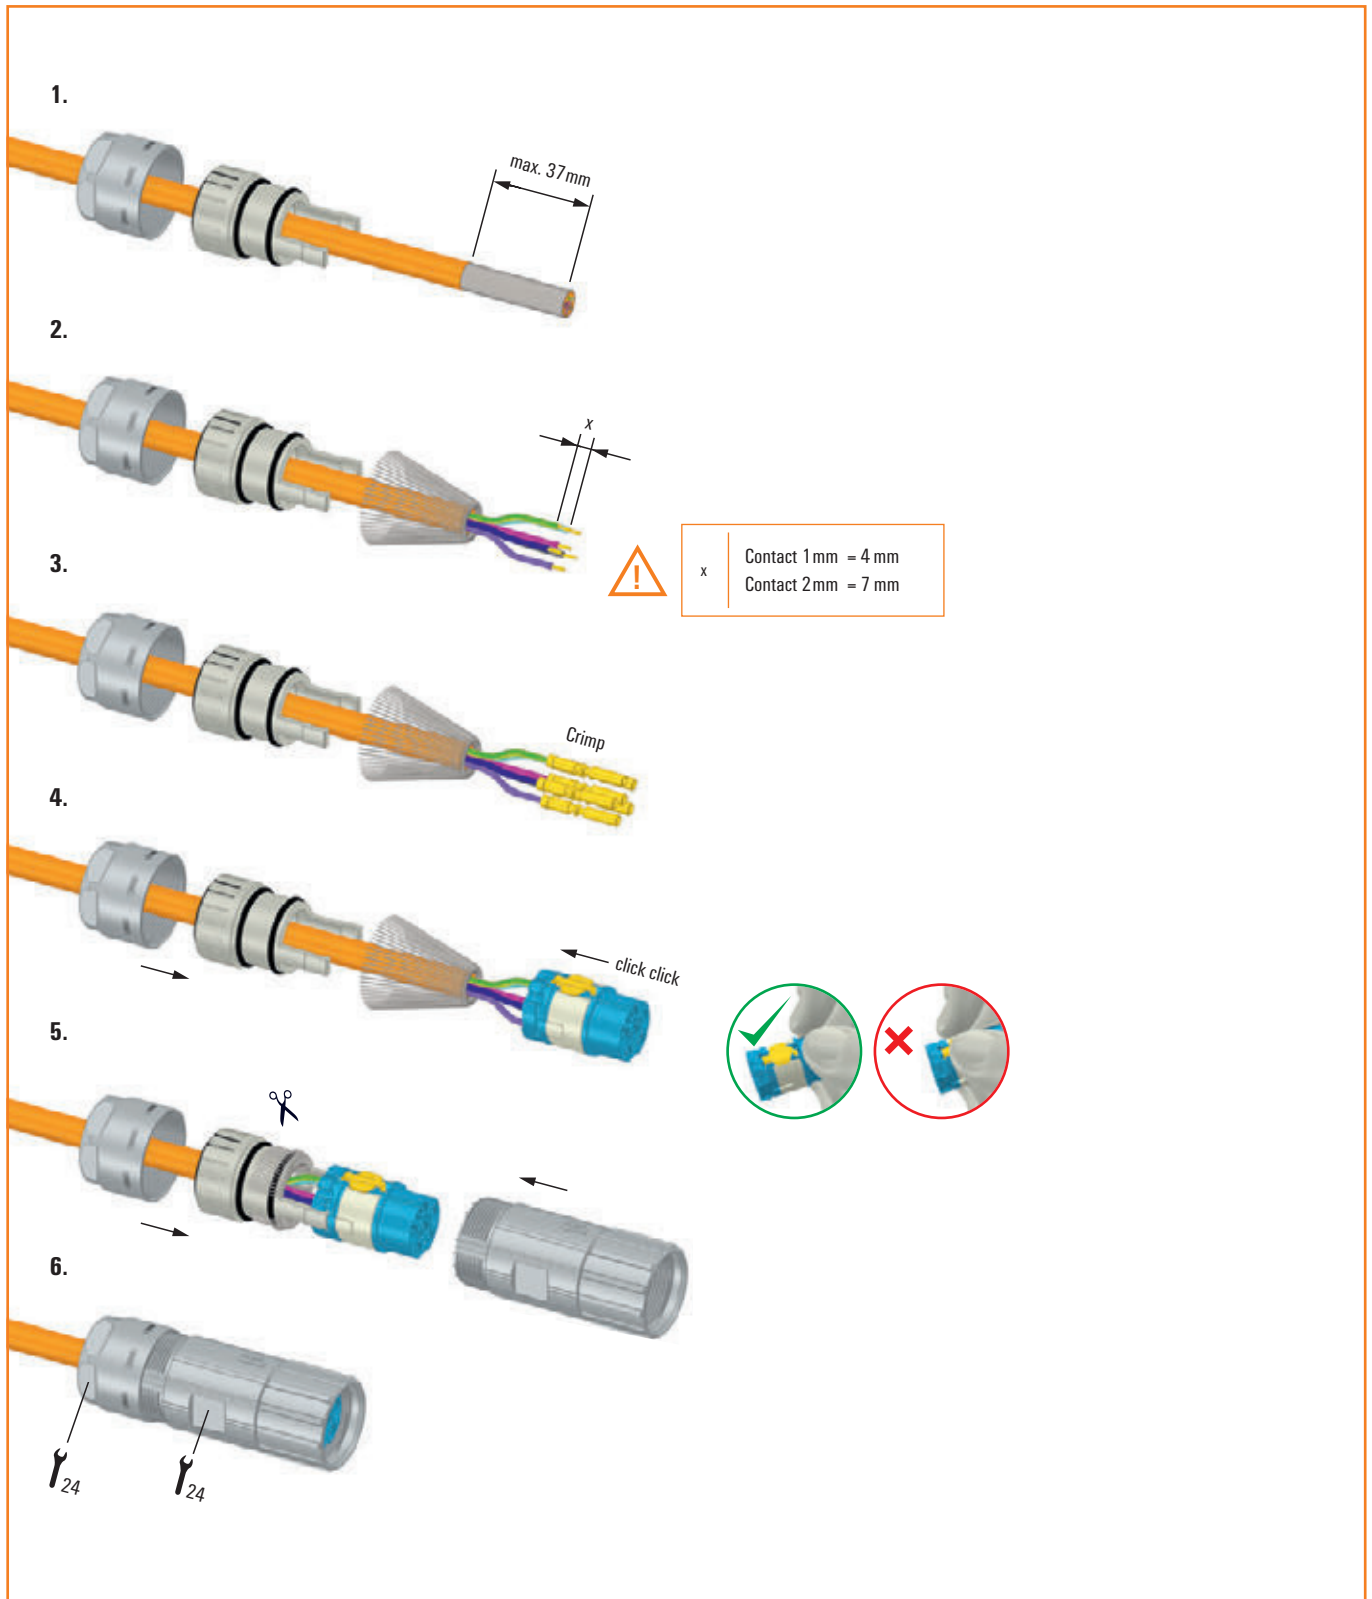

Environmental Product Compliance

REACH SVHC	Lead 7439-92-1
------------	----------------

Standards

Certificate No. (UR)	E344862
----------------------	---------

General data

Cable diameter, max.	12 mm	Cable diameter, min.	7 mm
Conductor O.D.	7 - 12mm	Conductor O.D., max.	12 mm
Conductor O.D., min.	7 mm	Connection thread	M23
Housing main material	Copper-zinc alloy	Plugging cycles	> 1000
Pollution severity	3	Protection degree	IP67, IP69K
Shield connection	Yes	Temperature range of housing	-40...+125 °C

Drawings**Dimensioned drawing**

Cable connector

F