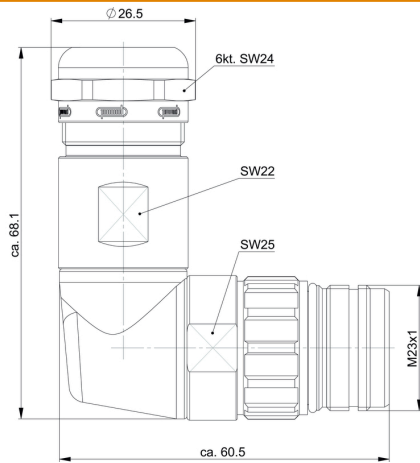

www.weidmueller.com

Technical data

Dimensions and weights

Net weight	134 g
------------	-------

Temperatures

Operating temperature, max.	125 °C	Operating temperature, min.	-40 °C
-----------------------------	--------	-----------------------------	--------

Environmental Product Compliance

REACH SVHC	Lead 7439-92-1
------------	----------------

Standards

Certificate No. (UR)	E344862
----------------------	---------

General data

Cable diameter, max.	12 mm	Cable diameter, min.	7 mm
Conductor O.D.	7 - 12mm	Conductor O.D., max.	12 mm
Conductor O.D., min.	7 mm	Connection thread	M23
Housing main material	Copper-zinc alloy	Plugging cycles	> 1000
Pollution severity	3	Protection degree	IP67, IP69K
Shield connection	Yes	Temperature range of housing	-40...+125 °C

Drawings**Dimensioned drawing**

Cable connector

F