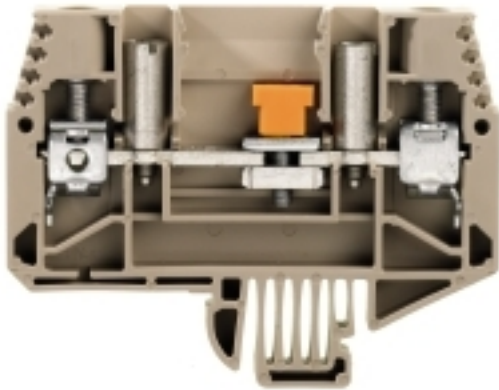

**W-Series**  
**WTL 6/1/STB/32****Weidmüller Interface GmbH & Co. KG**  
Klingenbergstraße 16  
D-32758 Detmold  
Germany  
Fon: +49 5231 14-0  
Fax: +49 5231 14-292083  
www.weidmueller.com

Special instruments are required for measuring electrical energy. One wrong connection during maintenance work is enough to ruin a current transformer! Disconnect test terminals represent a reliable way of solving this problem. As a leading supplier of line connectors, Weidmüller has developed special disconnect test terminals in close cooperation with users. These modular terminals ensure optimum realisation of all important circuits for the measurement of current, voltage and energy. Different current transformer circuits, e.g. for replacing measuring instruments or electricity meters, can be implemented. Besides disconnect test terminals with screw or tension clamp connections, Weidmüller also has a comprehensive range of accessories, including test adapters, cross-connections and markers for the testing of 3-phase and AC circuits as well as voltages.

**General ordering data**

|            |  |
|------------|--|
| Type       | WTL 6/1/STB/32   |
| Order No.  | <a href="#">1017000000</a>   |
| Version    | Test-disconnect terminal, Screw connection, 6 mm <sup>2</sup> , 630 V, 41 A, sliding, Dark Beige |
| GTIN (EAN) | 4008190169039  |
| Qty.       | 50 pc(s).  |