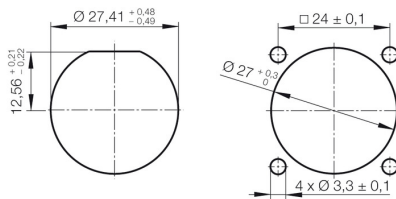

**Industrial Ethernet
IE-BH-V01P**

Weidmüller Interface GmbH & Co. KG
Klingenbergstraße 26
D-32758 Detmold
Germany
Fon: +49 5231 14-0
Fax: +49 5231 14-292083
www.weidmueller.com

Drawings

Installation cut-out

Mounting cut-out: 1. With central screw connection / 2. For mounting with four M3 screws