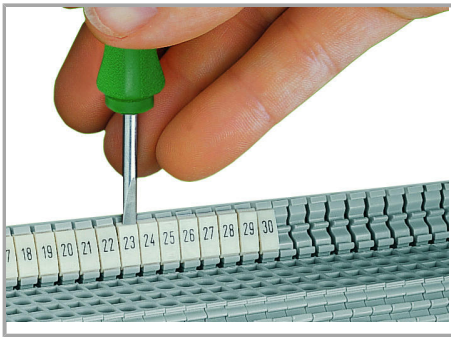

Data sheet | Item number: 793-618

WMB marking card; as card; MARKED; 1 / 2 (50 each); not stretchable;

Vertical marking; snap-on type; white

www.wago.com/793-618

Data
Technical Data

Marking	1 / 2
Marking	1 / 2
Aufdruck_Anzahl	50
Printing direction	Vertical marking
Color of marking	black
Marking type	Digits
Darstellung des Aufdrucks	same numbers per strip
Packing	10 strips with 10 markers per card

Geometrical Data

Marker/Strip width	5 mm
Marker width	5 mm

Material Data

Color	white
Weight	8.8
Fire load	0.257 MJ

Commercial data

Product Group	2 (Terminal Block Accessories)
Packaging type	bag
Country of origin	DE
GTIN	4055143665087
Customs Tariff No.	49119900000

Installation Notes

Separating a strip from the WMB marker card.

Stretching a WMB marker strip.

Separating an individual marker from the WMB marker strip – for larger terminal blocks.

Snapping a marking strip into the marker slot.

Snapping a WMB marker strip into the marker slot of the double marker carrier.

Snapping a marking strip into the marker slot.

Product family

WMB Multi marking system

[Show all products from the family](#)