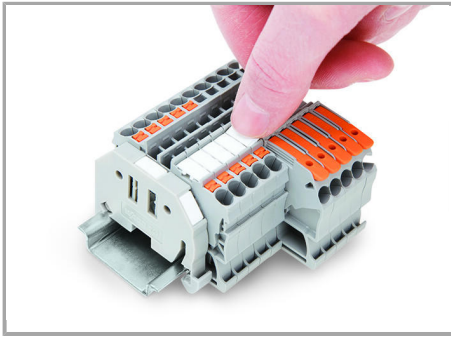

Data sheet | Item number: 793-618

WMB marking card; as card; MARKED; 1 / 2 (50 each); not stretchable;

Vertical marking; snap-on type; white

www.wago.com/793-618

Data
Technical Data

Marking	1 / 2
Marking	1 / 2
Aufdruck_Anzahl	50
Printing direction	Vertical marking
Color of marking	black
Marking type	Digits
Darstellung des Aufdrucks	same numbers per strip
Packing	10 strips with 10 markers per card

Installation Notes

Separating a strip from the WMB marker card.

Stretching a WMB marker strip.

Separating an individual marker from the WMB marker strip – for larger terminal blocks.

Snapping a marking strip into the marker slot.

Snapping a WMB marker strip into the marker slot of the double marker carrier.

Snapping a marking strip into the marker slot.

Product family

WMB Multi marking system

[Show all products from the family](#)