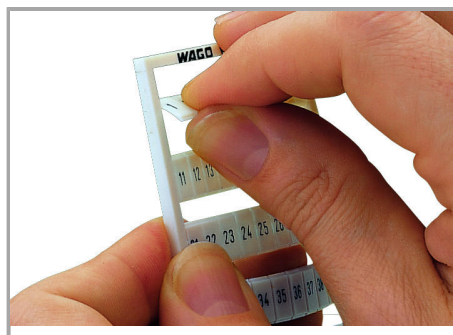

Data sheet | Item number: 793-618

WMB marking card; as card; MARKED; 1 / 2 (50 each); not stretchable;

Vertical marking; snap-on type; white

www.wago.com/793-618

Data
Technical Data

Marking	1 / 2
Marking	1 / 2
Aufdruck_Anzahl	50
Printing direction	Vertical marking
Color of marking	black
Marking type	Digits
Darstellung des Aufdrucks	same numbers per strip
Packing	10 strips with 10 markers per card

Geometrical Data

Marker/Strip width	5 mm
Marker width	5 mm

Material Data

Color	white
Weight	8.8
Fire load	0.257 MJ

Commercial data

Product Group	2 (Terminal Block Accessories)
Packaging type	bag
Country of origin	DE
GTIN	4055143665087
Customs Tariff No.	49119900000

Installation Notes

Separating a strip from the WMB marker card.

Stretching a WMB marker strip.

Separating an individual marker from the WMB marker strip – for larger terminal blocks.

Snapping a marking strip into the marker slot.

Snapping a WMB marker strip into the marker slot of the double marker carrier.

Snapping a marking strip into the marker slot.

Product family

WMB Multi marking system

[Show all products from the family](#)