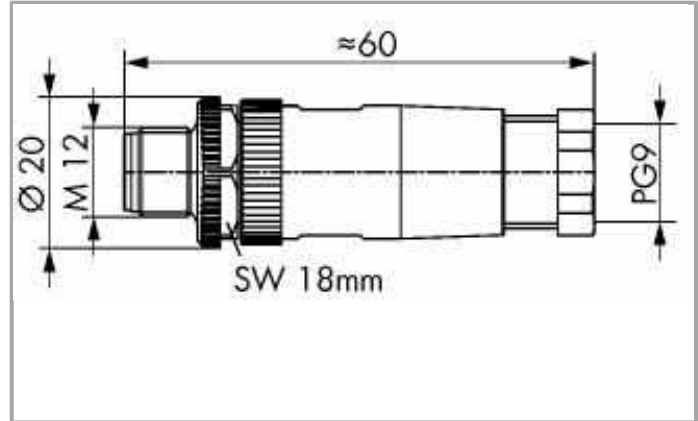

Data sheet | Item number: 756-9203/050-000

Connectors for sensor/actuator cable; 5-pole; M12 plug, straight

www.wago.com/756-9203/050-000

RoHS Compliant

[BOMcheck.net](https://www.bomcheck.net)

Anschließbare Leitung
Ø 6 ... 8 mm / 0,14 - 0,5 mm²

Data

Technical Data

Connection type	M12 plug
No. of poles	5
Cable connection direction to mating direction	0°
Connector interface coding cable/adapter 1 1	A coded

Connection data

Connection type (1)	Federtechnik
Solid conductor	0.14 ... 0.5 mm ² / ...

Mechanical data

Connectable sheathed cable diameter	6 ... 8 mm
Weight	27 g

Environmental Requirements

Surrounding air (operating) temperature	-25 ... 85 °C
Degree of protection	IP67

Commercial data

Country of origin	DE
GTIN	4050821114192
Customs Tariff No.	85366990990