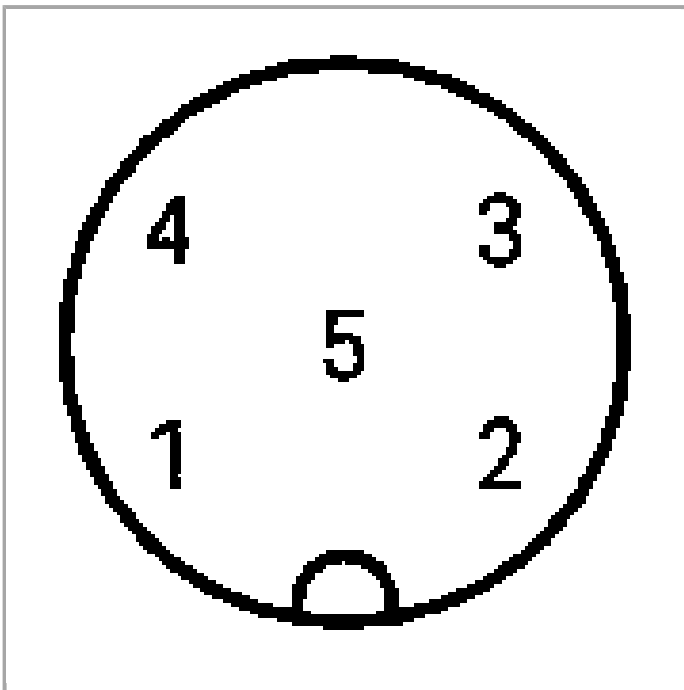

Data sheet | Item number: 756-9203/050-000

Connectors for sensor/actuator cable; 5-pole; M12 plug, straight

www.wago.com/756-9203/050-000

RoHS Compliant

[BOMcheck.net](https://www.bomcheck.net)

Anschließbare Leitung
Ø 6 ... 8 mm / 0,14 - 0,5 mm²

Data

Technical Data

Connection type	M12 plug
No. of poles	5
Cable connection direction to mating direction	0°
Connector interface coding cable/adapter 1 1	A coded

Connection data

Connection type (1)	Federtechnik
Solid conductor	0.14 ... 0.5 mm ² / ...

Mechanical data

Connectable sheathed cable diameter	6 ... 8 mm
Weight	27 g

Environmental Requirements

Surrounding air (operating) temperature	-25 ... 85 °C
Degree of protection	IP67

Commercial data

Country of origin	DE
GTIN	4050821114192
Customs Tariff No.	85366990990