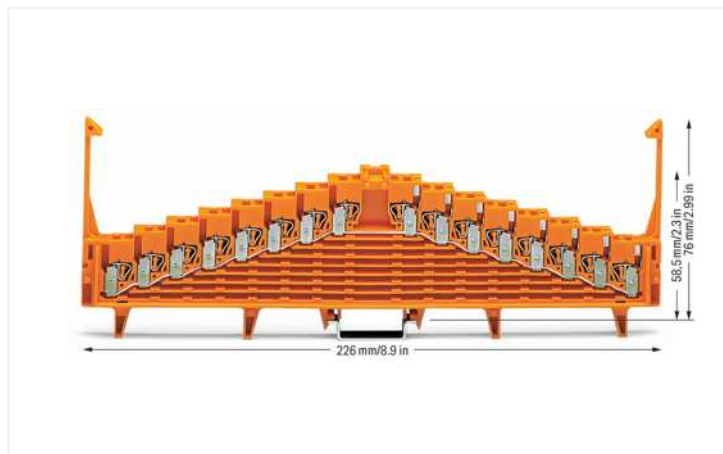

Data Sheet | Item Number: 727-125

8-level same potential terminal block; with locking clips; all clamping units internally commoned; with 2.3 mm Ø test port; for 35 x 7.5 mounting rail; 1.5 mm²; 1,50 mm²; orange

<https://www.wago.com/727-125>

Color: ■ orange

Electrical data

Ratings per IEC/EN

Nominal voltage (III/3)	250 V
Rated impulse voltage (III/3)	4 kV
Rated current	18 A
Legend (ratings)	(III / 3) ≙ Overvoltage category III / Pollution degree 3

Connection data

Connection points	32
Total number of potentials	1
Number of levels	8

Connection 1

Connection technology	CAGE CLAMP®
Actuation type	Operating tool
Connectable conductor materials	Copper
Solid conductor	0.08 ... 1.5 mm ² / 28 ... 16 AWG
Fine-stranded conductor	0.08 ... 1.5 mm ² / 28 ... 16 AWG
Strip length	8 ... 10 mm / 0.31 ... 0.39 inches
Wiring direction	Front-entry wiring

Physical data

Width	7.62 mm / 0.3 inches
Height	226 mm / 8.898 inches
Depth from upper-edge of DIN-rail	76 mm / 2.992 inches

Mechanical Data

Marking	plain
Design	horizontal type
Mounting type	DIN-35 rail
Marking level	Center marking