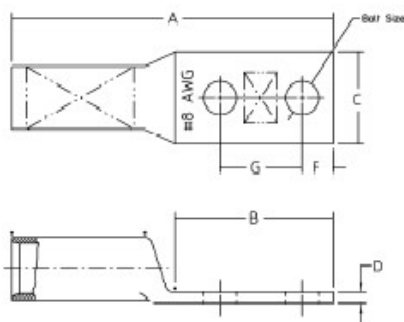

## Long Barrel Copper Lug T&B Catalog Number:

**UPC Number:**  
**Status:**  
**Description:**

54852BEPH  
78621023253  
Active

Copper Two-Hole Lug - Straight Long Barrel - max 35KV, #6 AWG Wire, 1/4" Bolt Size, 5/8" Hole Spacing, Tin Plated with Inspection Hole, Blue 24

### General

Material	Copper
Finish	Tin Plated
Wire Size	#6 AWG
Number of Studs	2
Stud Size	1/4
Bolt Hole Spacing	5/8
Tongue Angle	Straight
Barrel Length	Long
Barrel Shape	Standard
Tongue Width	Standard
Peep Hole	Y
Marking	Standard
Hole Shape	Round
Die Color	Blue
Die Code	24

### Notes

Dimensions given for reference only. Dimensions may vary up to +/- .030.