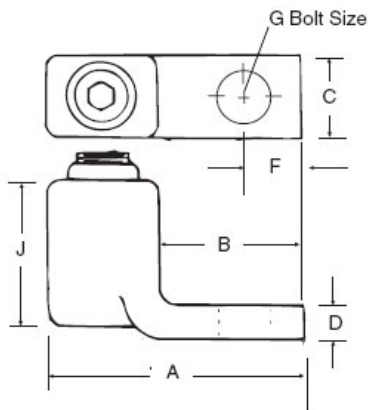

Color-Keyed®

T&B Catalog Number: 31007-CK
UPC Number: 78621031007
Description: Locktite Copper One-Hole Lug for Conductor Range 4-1 AWG

Status: Active

Features

- Easily installed with key wrench. Convenient peephole permits easy inspection.
- Saddle and Cable socket make direct, all-around, low-resistance connections.

General

- Style: One-Hole Lug
- Material: Copper
- Wire Range: 4-1 AWG

Dimension Information

- A (inches): 1 5/8
- B (inches): 13/16
- C (inches): 5/8
- D (inches): 7/32
- F (inches): 11/32
- G (inches): 1/2
- J (inches): 1