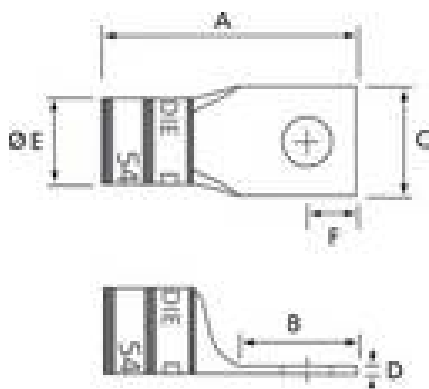

Standard Barrel Copper Lug T&B Catalog Number:

256-30695-422

UPC Number:

78621064288

Status:

Active

Description:

Copper One-Hole Lug - Straight Standard Barrel - max 35KV, #6 AWG Wire, 1/2" Bolt Size, Tin Plated with Inspection Hole, Blue 24

General

Material	Copper
Finish	Tin Plated
Wire Size	#6 AWG
Number of Studs	1
Stud Size	1/2
Tongue Angle	Straight
Barrel Length	Standard
Barrel Shape	Standard
Tongue Width	Standard
Peep Hole	Y
Marking	Standard
Hole Shape	Round
Die Color	Blue
Die Code	24

Dimension Information

A (inches)	1.75
B (inches)	1.31
C (inches)	1.00
D (inches)	0.13
E (inches)	0.31
F (inches)	1/2

Tooling

Connector & Tooling Chart	Available on Website
---------------------------	----------------------

Notes

Dimensions given for reference only. Dimensions may vary up to .030.

Certifications

RoHS Compliance	Yes
-----------------	-----

For further technical assistance, please contact us...

Thomas & Betts - USA
8155 T&B Blvd.
Memphis, TN 38125
www.tnb.com