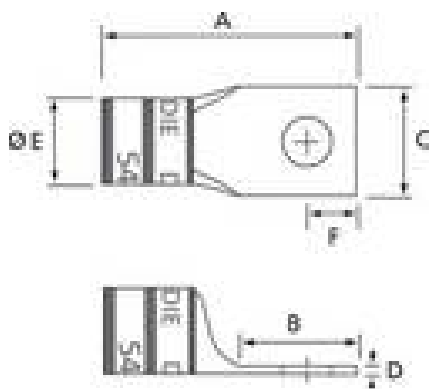

Copper One-Hole Lug - Straight Standard Barrel - max 35KV, #4 AWG Wire, 1/2" Bolt Size, Tin Plated with Inspection Hole, Grey 29

General

Material	Copper
Finish	Tin Plated
Wire Size	#4 AWG
Number of Studs	1
Stud Size	1/2
Tongue Angle	Straight
Barrel Length	Standard
Barrel Shape	Standard
Tongue Width	Standard
Peep Hole	Y
Marking	Standard
Hole Shape	Round
Die Color	Grey
Die Code	29

Dimension Information

A (inches)	2.20
B (inches)	1.40
C (inches)	1.00
D (inches)	0.06
E (inches)	0.31
F (inches)	1/2

Specifications

Voltage Rating	600V to 35KV
----------------	--------------

Tooling

Connector & Tooling Chart	Available on Website
---------------------------	----------------------