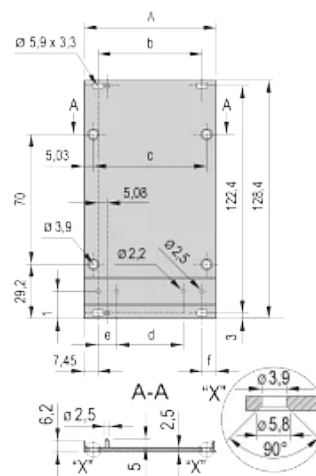

3 U Front panel shieldable