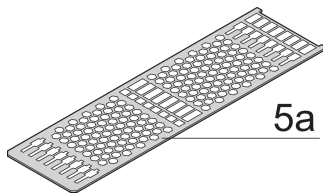

# Frame Type Plug-In Unit PRO Kit, Perforated Covers, 1 Connector, 3 U, 14 HP, 167 mm

CATALOG NUMBER

**24812-214**

3 U Front panel shieldable

5a

Frame type plug-in unit, non-shielded, perforated top / bottom cover, rear panel with cutout for one connector.

## FEATURES

---

Extruded side panels right and left, with grooves for insertion of a printed circuit board (standard board position is on the left only)

Rear panel with cut-out for single connector (conforms to EN 60603, DIN 41612, construction types: B, C, D, F, H, Q, R, S)

Rear Panel Type: Single Connector Cut-Out

Cover Plate Type: Cover Plate with Perforation for Guide Rails

Material: Aluminum

Front Finish: Anodized

Rear Finish: Anodized

Cooling: Perforated

Finish: Anodized

Package Quantity: 1