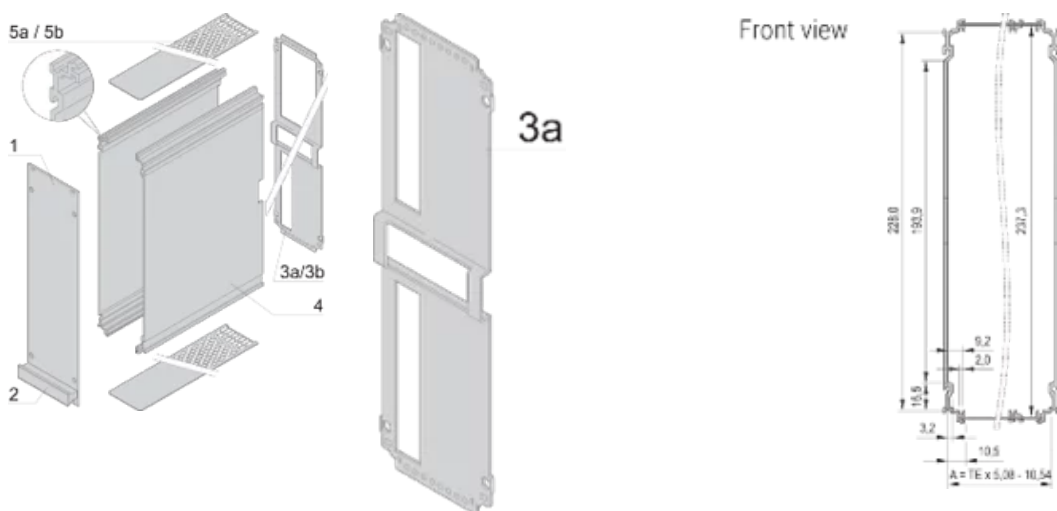

Rear Panel Type: Single Connector Cut-Out

Cover Plate Type: Cover Plate with Perforation for Guide Rails

Material: Aluminum

Front Finish: Anodized

Rear Finish: Anodized

Cooling: Perforated

Finish: Anodized

Package Quantity: 1

## ADDITIONAL PRODUCT DETAILS

---

To fit further boards without rear connector, guide rail (part no. 24812-301) and 'Board fixing from slot 2' (part no. 24812-301 + screw part no. 24560-178) are required, 2 guide rails, 2 rear panel holders and board fixing for slot 1 and one slot 2 are already included.

## DIAGRAMS