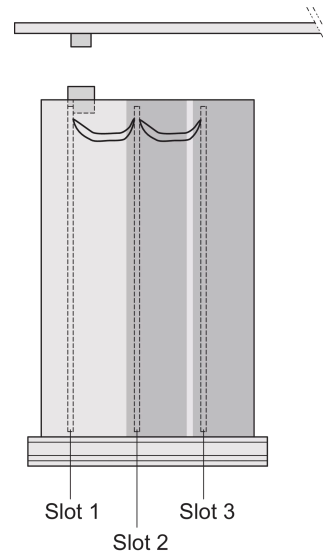

# Frame Type Plug-In Unit PRO Kit, Perforated Covers, 1 Connector, 3 U, 14 HP, 167 mm

CATALOG NUMBER

**24812-214**

3 U Front panel shieldable

5a

Frame type plug-in unit, non-shielded, perforated top / bottom cover, rear panel with cutout for one connector.

## FEATURES

---

Extruded side panels right and left, with grooves for insertion of a printed circuit board (standard board position is on the left only)

Rear panel with cut-out for single connector (conforms to EN 60603, DIN 41612, construction types: B, C, D, F, H, Q, R, S)