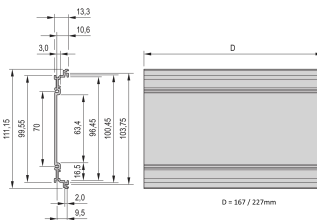

5a

Frame type plug-in unit, non-shielded, perforated top / bottom cover, rear panel with cutout for one connector.