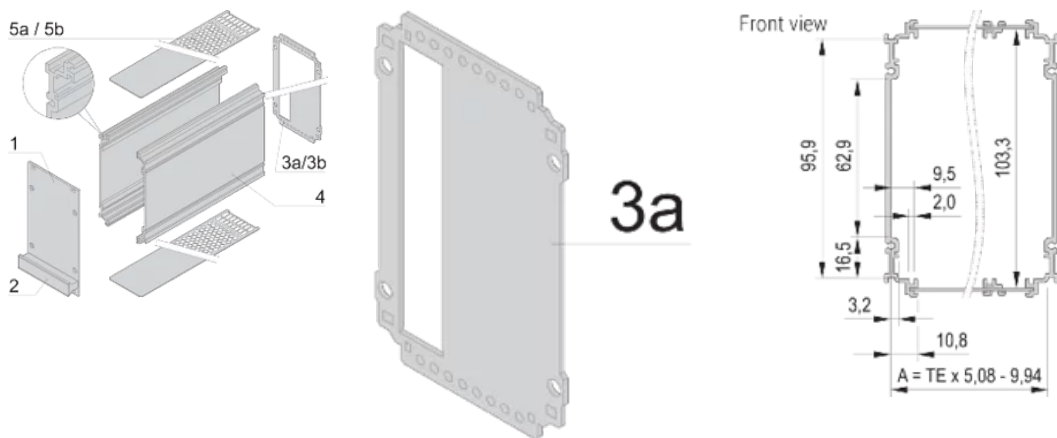

Rear Panel Type: Single Connector Cut-Out

Cover Plate Type: Cover Plate with Perforation for Guide Rails

Material: Aluminum

Front Finish: Anodized

Rear Finish: Anodized

Cooling: Perforated

Finish: Anodized

Package Quantity: 1

## ADDITIONAL PRODUCT DETAILS

---

To fit further boards without rear connector, guide rail (part no. 24812-301) and 'Board fixing from slot 2' (part no. 24812-301 + screw part no. 24560-178) are required, 2 guide rails, 2 rear panel holders and board fixing for slot 1 and one slot 2 are already included.

## DIAGRAMS