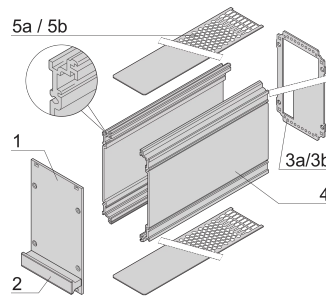

# Frame Type Plug-In Unit PRO Kit, Perforated Covers, 1 Connector, 3 U, 14 HP, 167 mm

CATALOG NUMBER

**24812-214**

3 U Front panel shieldable

5a

Frame type plug-in unit, non-shielded, perforated top / bottom cover, rear panel with cutout for one connector.

## FEATURES

---

Extruded side panels right and left, with grooves for insertion of a printed circuit board (standard board position is on the left only)

Rear panel with cut-out for single connector (conforms to EN 60603, DIN 41612, construction types: B, C, D, F, H, Q, R, S)