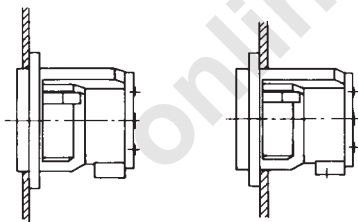

E SERIES Q-G® RECEPTACLES

Component Side Layout

DIMENSIONS ARE FOR REFERENCE ONLY $\frac{\text{Inch}}{\text{(mm)}}$

NOTE: Contact your Switchcraft Representative for price and delivery.