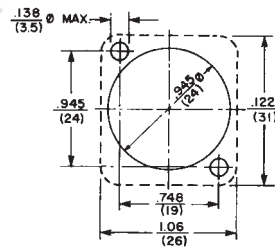

E SERIES Q-G® RECEPTACLES

Component Side Layout

DIMENSIONS ARE FOR REFERENCE ONLY $\frac{\text{Inch}}{\text{(mm)}}$

NOTE: Contact your Switchcraft Representative for price and delivery.