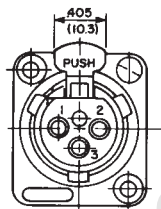

E SERIES Q-G® RECEPTACLES

Component Side Layout

DIMENSIONS ARE FOR REFERENCE ONLY $\frac{\text{Inch}}{\text{(mm)}}$

NOTE: Contact your Switchcraft Representative for price and delivery.