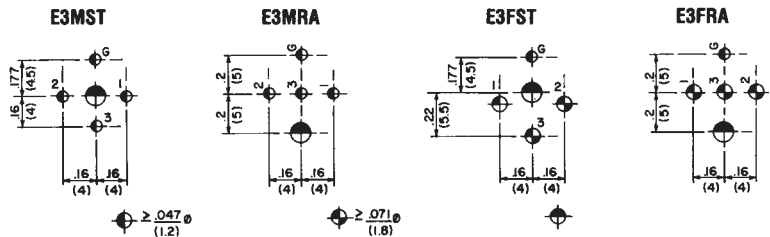

E SERIES Q-G® RECEPTACLES

Component Side Layout

DIMENSIONS ARE FOR REFERENCE ONLY $\frac{\text{Inch}}{\text{(mm)}}$

NOTE: Contact your Switchcraft Representative for price and delivery.