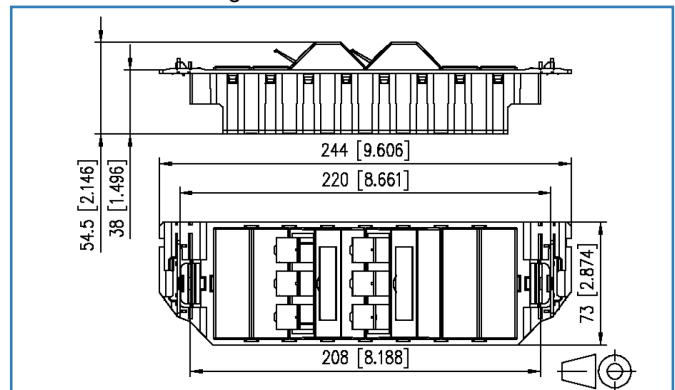

Data sheet

Subway underfloor unit GB3 Modul 6 port unequipped pearl white

P/N

1309360601-E

EAN 4250184106388

2015-19-06

Illustrations

Dimensional drawing

See enlarged drawings at the end of document

Product specification

- termination unit for mounting in service outlets for underfloor systems
- suitable for underfloor service outlets of OBO Bettermann (Ackermann) and some types of :hager (Electraplan Solutions)
- GB3 design
- incl. module frame, caps and dummy covers
- module plug direction 45° upwards
- with label window for enclosed identification labels
- label sheet 209 x 294 mm see accessories
- integrated dust protection covers (also colored)
- color: black device casing, pearl white covers
- variants: 3 ports, 6 ports, 9 ports, 12 ports

Subway underfloor unit GB3 Modul 6 port unequipped pearl white

P/N

1309360601-E

EAN 4250184106388

2015-19-06

Technical Data

General Data

Fields of application	Office
Design	Wall outlet
Mounting style	GB3
Color	pearl white
Dimensions	
Dimension (L x W x H)	54.50 x 73.00 x 244.00 mm
Dimension (L x W x H)	2.15 x 2.87 x 9.61 in.
Labeling option	label window with identification label
Marking option	by dust protection

Connections/interfaces

Number of ports interface 2	6
Number of ports interface 2 equipped	0
Module plug-in direction	45° upwards

Mechanical characteristics

Cut-out	Modul
---------	-------

Materials and material properties