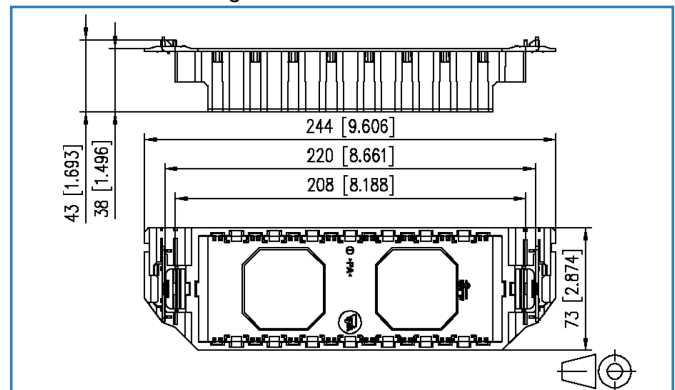

Data sheet

Subway underfloor unit GB3 unequipped black

Page 1/4

P/N

1309310001-E

EAN 4250184106265

2015-19-06

Illustrations

Dimensional drawing

See enlarged drawings at the end of document

Product specification

- E-DAT subway termination unit for installing in devices for underfloor systems
- suitable for underfloor service outlets of OBO Bettermann (Ackermann) and some types of :hager (Electraplan Solutions)
- GB3 design for up to 12 individual modules in Modul design

Subway underfloor unit GB3 unequipped black

P/N

1309310001-E

EAN 4250184106265

2015-19-06

Technical Data

General Data

Fields of application

Dimension (L x W x H)

43.00 x 73.00 x 244.00 mm

Dimension (L x W x H)

1.69 x 2.87 x 9.61 in.

Connections/interfaces

Number of ports interface 2

12

Number of ports interface 2 equipped