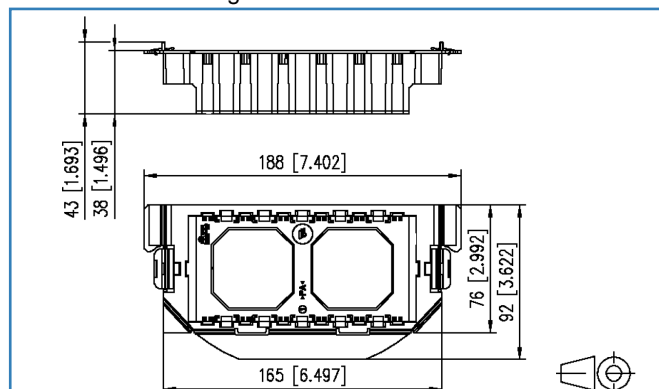

## Illustrations

Dimensional drawing

See enlarged drawings at the end of document

black

Dimensions

Dimension (L x W x H)

43.00 x 76.00 x 188.00 mm

Dimension (L x W x H)

1.69 x 2.99 x 7.40 in.