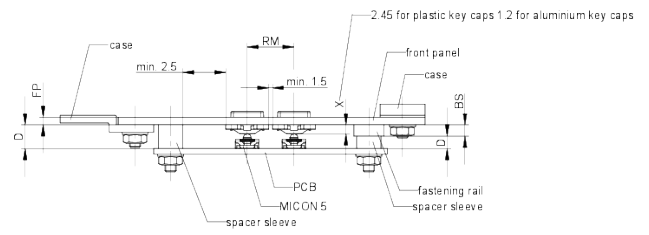

### technical data

---

**> general**

Bezel color	green
Property of bezel / mushroom	transparent
illuminated	Yes
Packaging unit	25 pcs.
MOQ order	25 pcs.
RoHS compliant	Yes
REACH compliant	Yes

**direct links**

- > [RAFI eCatalog](#)

**drawings**

**Dimensioned drawing**

**System drawing**

**System drawing**