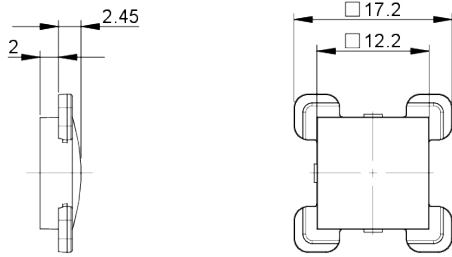

### technical data

---

**> general**

Bezel color	green
Property of bezel / mushroom	transparent
illuminated	Yes
Packaging unit	25 pcs.
MOQ order	25 pcs.
RoHS compliant	Yes
REACH compliant	Yes

**direct links**

- > [RAFI eCatalog](#)

**drawings**

**Dimensioned drawing**

**System drawing**

**System drawing**