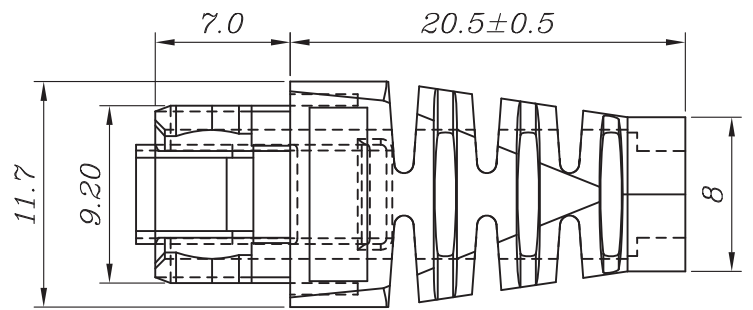

REV	DATE	MODIFICATION	DRAWN
	2016/03/23		

TITLE CAT5E RJ45 Boot, Transparent, 6.0MM, Clear, 50PK (NMB-1100) CAT6 RJ45 Boot, Transparent, 6.5MM, Clear, 50PK (NMB-1200)			
DIMENSION IN mm (Inch) TOLERANCE UNLESS OTHERWISE SPECIFIED		MATERIAL PC	NO. <b>NMB-1X00</b>
.X±0.20	.X°±5°		
.XX±0.10	.XX°±2°		
SCALE	5/2	SHEET	1/1
PROJ.		REV	A