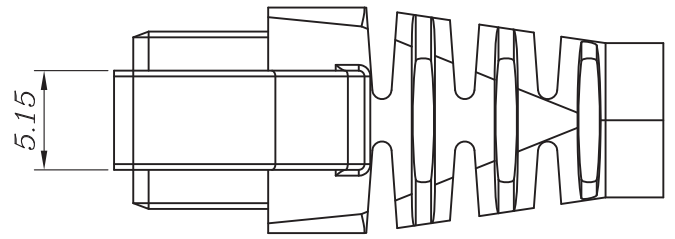

REV	DATE	MODIFICATION	DRAWN
	2016/03/23		

TITLE CAT5E RJ45 Boot, Transparent, 6.0MM, Clear, 50PK (NMB-1100) CAT6 RJ45 Boot, Transparent, 6.5MM, Clear, 50PK (NMB-1200)			
DIMENSION IN mm (Inch) TOLERANCE UNLESS OTHERWISE SPECIFIED		MATERIAL PC	NO. <b>NMB-1X00</b>
.X±0.20	.X°±5°		
.XX±0.10	.XX°±2°		
SCALE	5/2	SHEET	1/1
PROJ.		REV	A