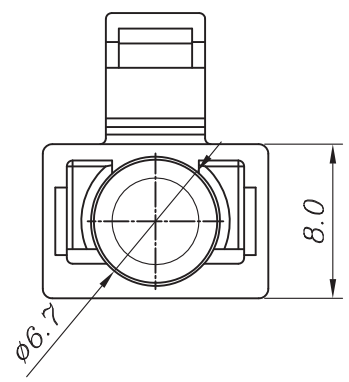

REV	DATE	MODIFICATION	DRAWN
	2016/03/23		

TITLE CAT5E RJ45 Boot, Transparent, 6.0MM, Clear, 50PK (NMB-1100) CAT6 RJ45 Boot, Transparent, 6.5MM, Clear, 50PK (NMB-1200)			
DIMENSION IN mm (Inch) TOLERANCE UNLESS OTHERWISE SPECIFIED		MATERIAL PC	NO. <b>NMB-1X00</b>
.X±0.20	.X°±5°		
.XX±0.10	.XX°±2°		
SCALE	5/2	SHEET	1/1
PROJ.		REV	A