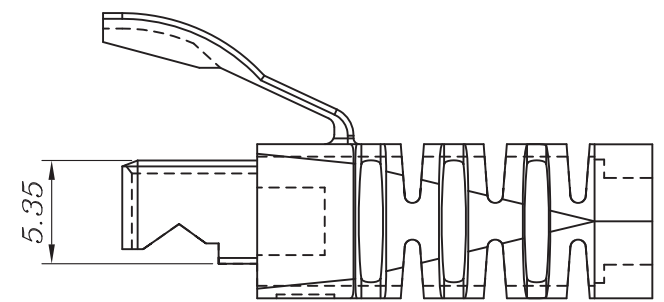

REV	DATE	MODIFICATION	DRAWN
	2016/03/23		

TITLE CAT5E RJ45 Boot, Transparent, 6.0MM, Clear, 50PK (NMB-1100) CAT6 RJ45 Boot, Transparent, 6.5MM, Clear, 50PK (NMB-1200)			
DIMENSION IN mm (Inch) TOLERANCE UNLESS OTHERWISE SPECIFIED		MATERIAL PC	NO. <b>NMB-1X00</b>
.X±0.20	.X°±5°		
.XX±0.10	.XX°±2°		
SCALE	5/2	SHEET	1/1
PROJ.		REV	A