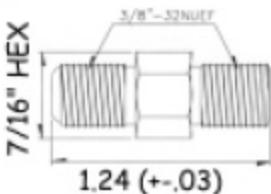

F-81 IN-LINE COUPLER

F-81 WITH NUT & WASHER

F-81 1GHz PERFORMANCE

QUEST offers a series of splices that mate with F series connectors for various mounting applications. These include female-to-female couplers for cable mounting and also versions with nut and washer for panel mounting requirements. QUEST also offers a coupler version designed for 1GHz applications, featuring an auto-termination resistor load design for system balancing when disconnected. Also offered is an F terminator for "dummy load" use.